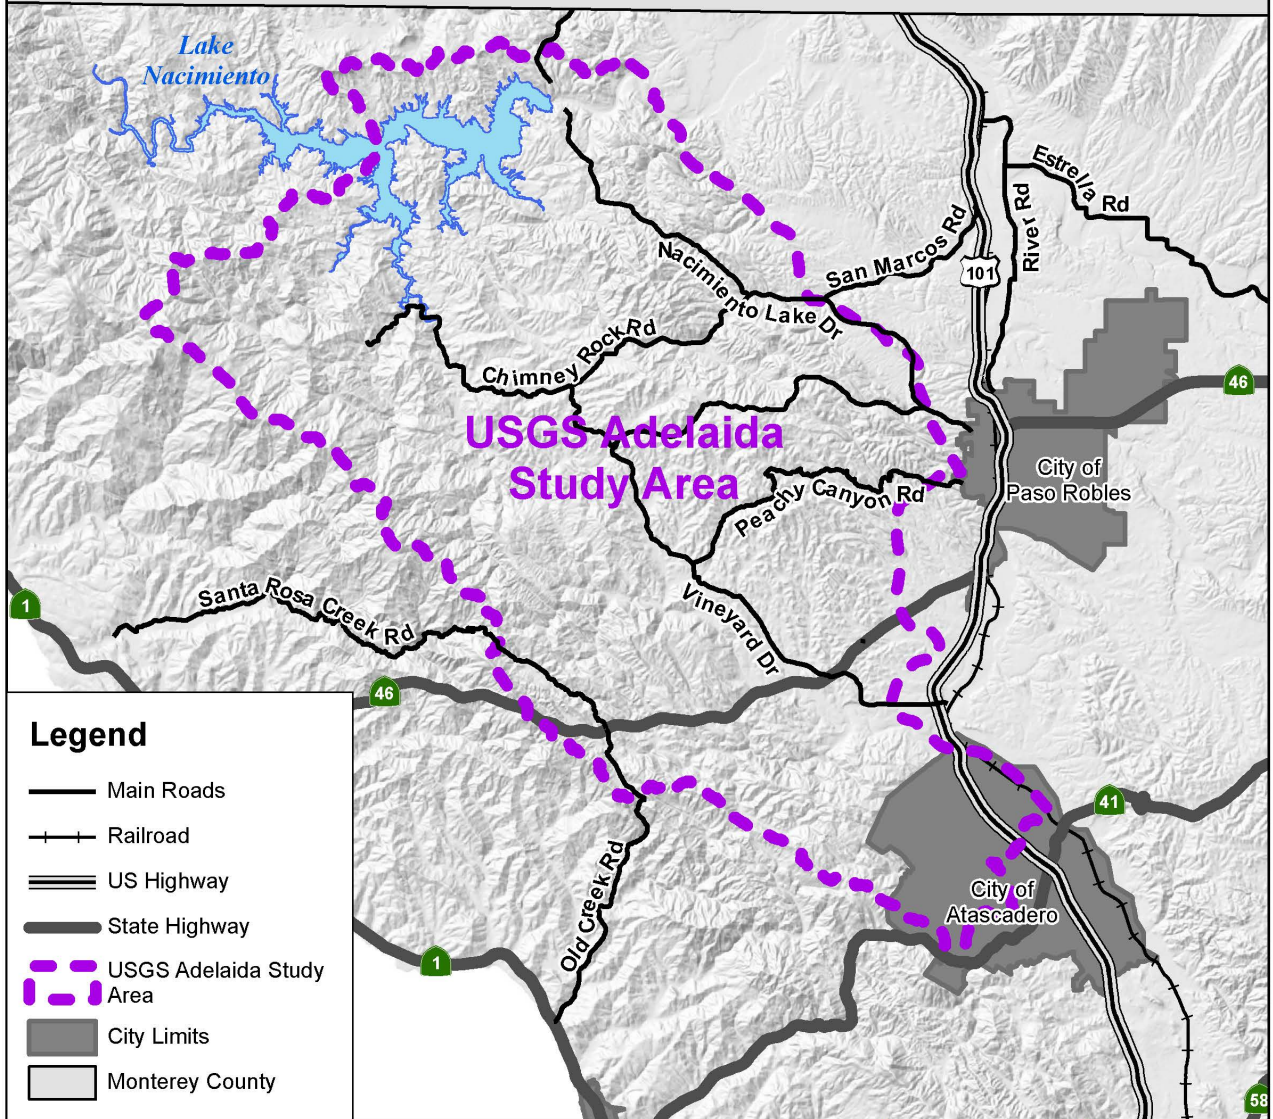

Monterey County

Legend

- Main Roads
- +— Railroad
- == US Highway
- State Highway
- USGS Adelaida Study Area
- City Limits
- Monterey County

VICINITY MAP

USGS Adelaida Study Area

COUNTY OF SAN LUIS OBISPO
DEPARTMENT OF PUBLIC WORKS

1:250,000

0 1 2
Miles

Map by: jecasey

Printed: 4/6/2021