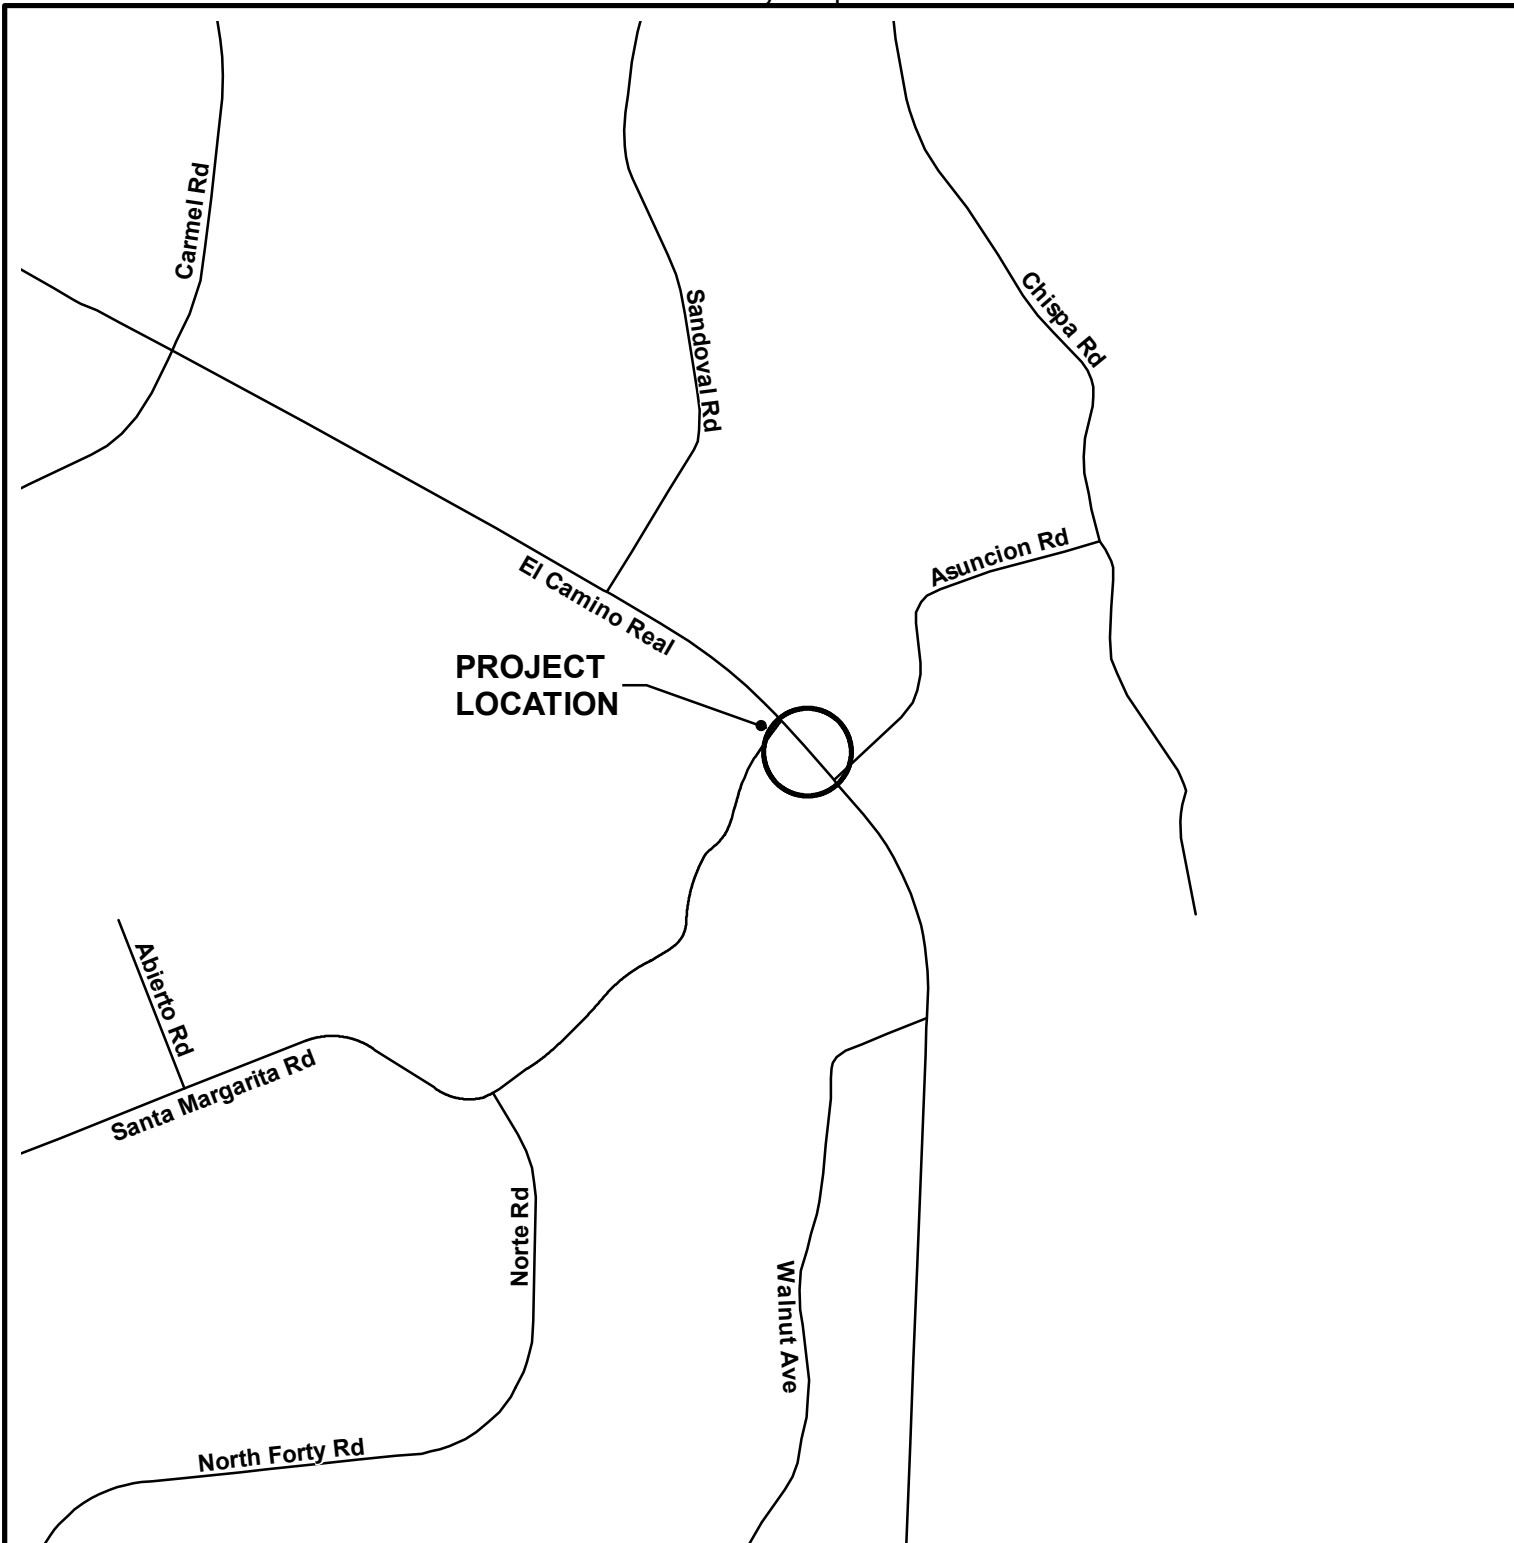

Vicinity Map

VICINITY MAP

EL CAMINO REAL RD AT SANTA MARGARITA CREEK - BRIDGE REPLACEMENT
Atascadero, CA

COUNTY OF SAN LUIS OBISPO
DEPARTMENT OF PUBLIC WORKS

1:9,000

Map by: BJclose

Date: 6/28/2018