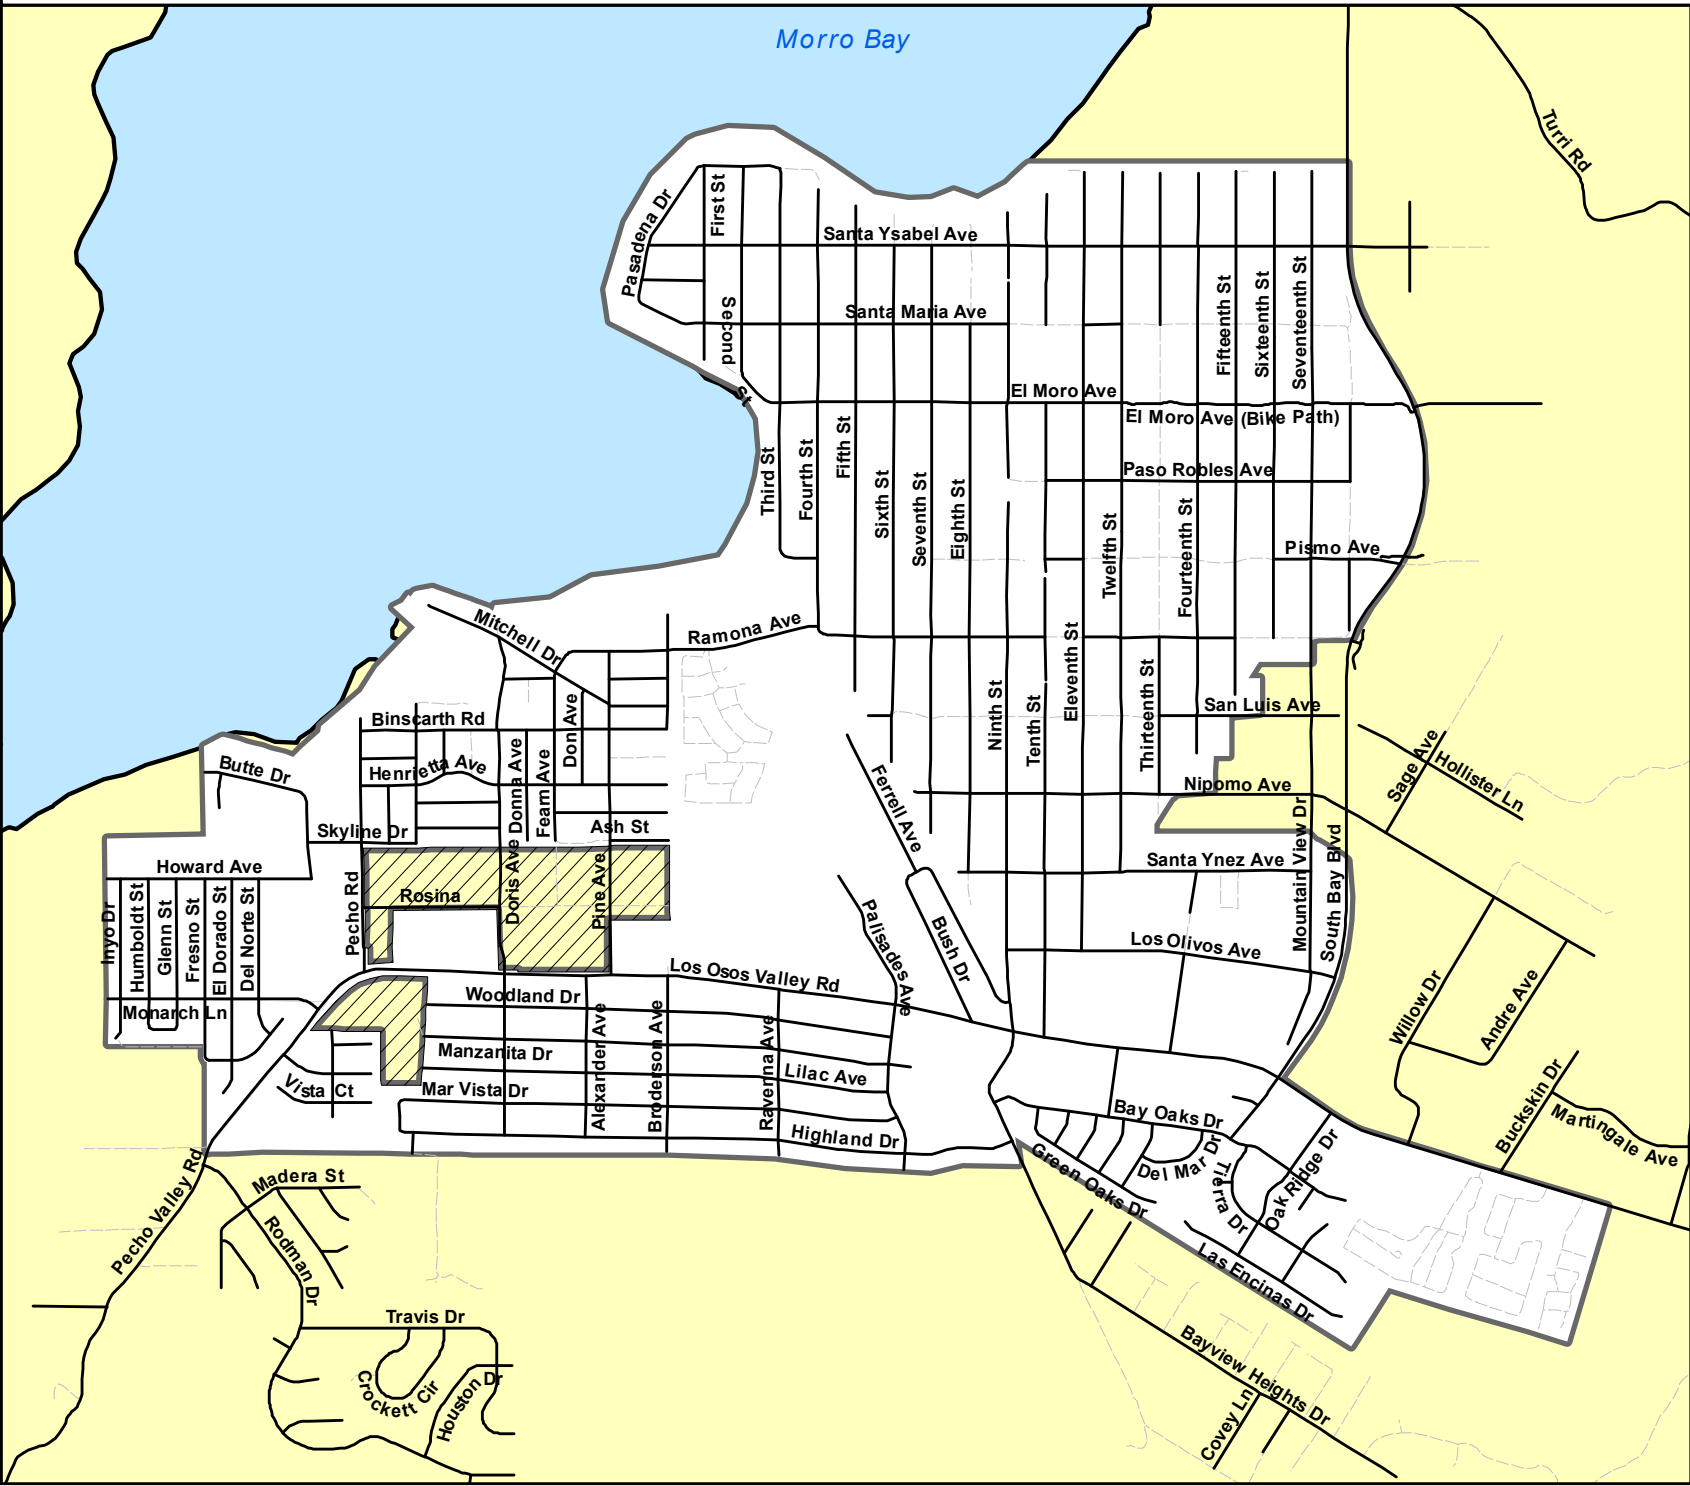

Los Osos Water Conservation Boundary

Legend

-  Service Area as of June 10, 2016
-  Service Area Exception