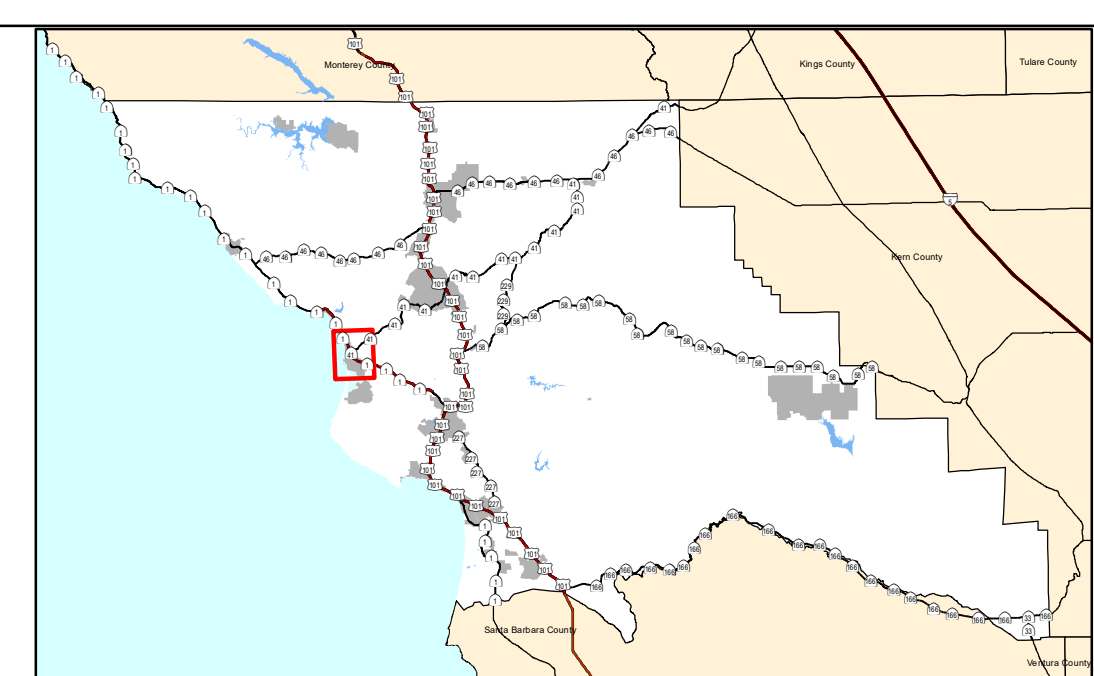

Morro Bay Precinct Map County of San Luis Obispo

Tommy Gong
Clerk-Recorder

Prepared by the Office of the
County Clerk-Recorder

Map for Reference Purposes Only:

The County of San Luis Obispo does not assume liability for any damages caused by any errors or omissions in the data. The County of San Luis Obispo makes no warranty of any kind, express or implied, that these data are accurate and reliable, nor does the fact of distribution constitute such a warranty. Independent verification of all data contained on this map should be obtained by any user thereof. Users assume responsibility to determine the appropriate use of these data.