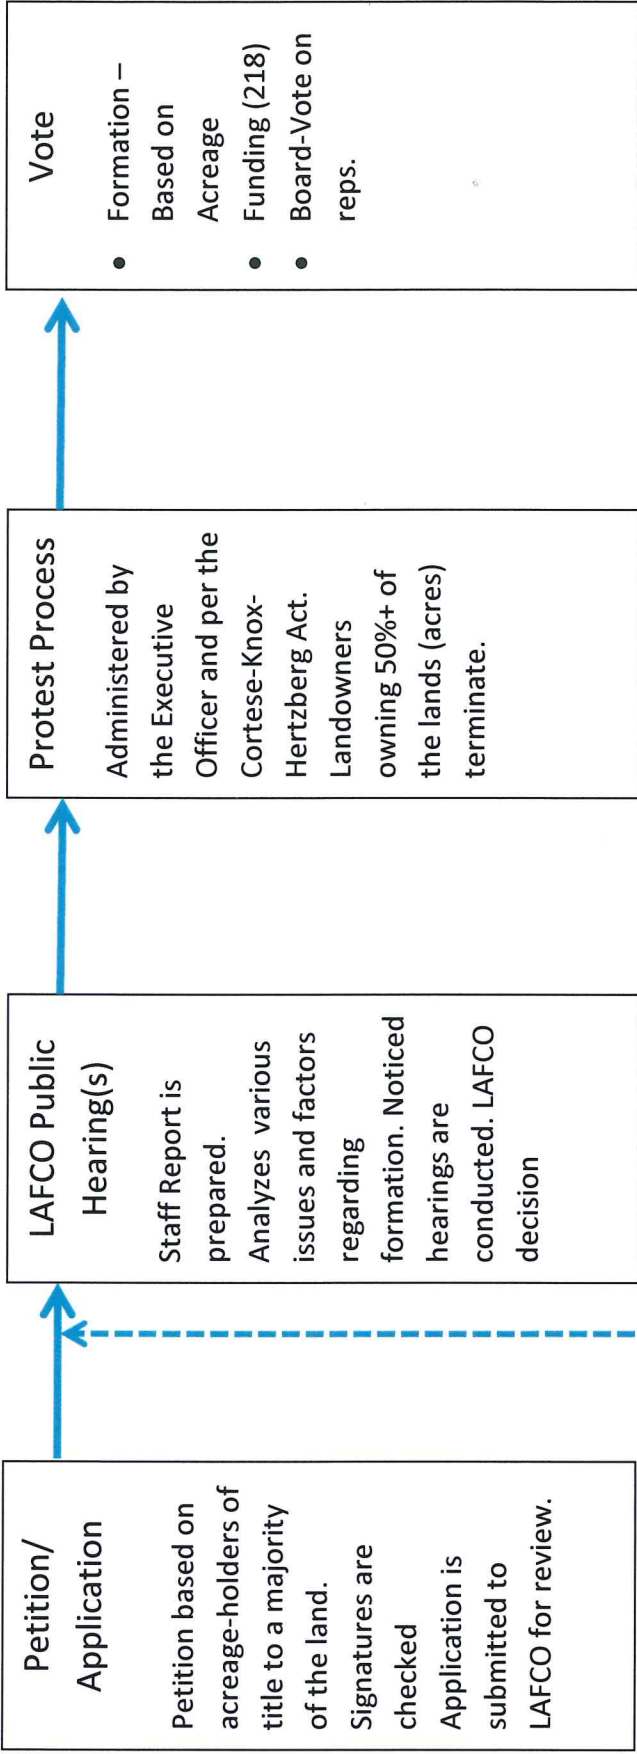

Formation Paso Robles Basin Water District & Special Legislation

Special Legislation

- Board make – up
- AB 3030 Cooperation with the County