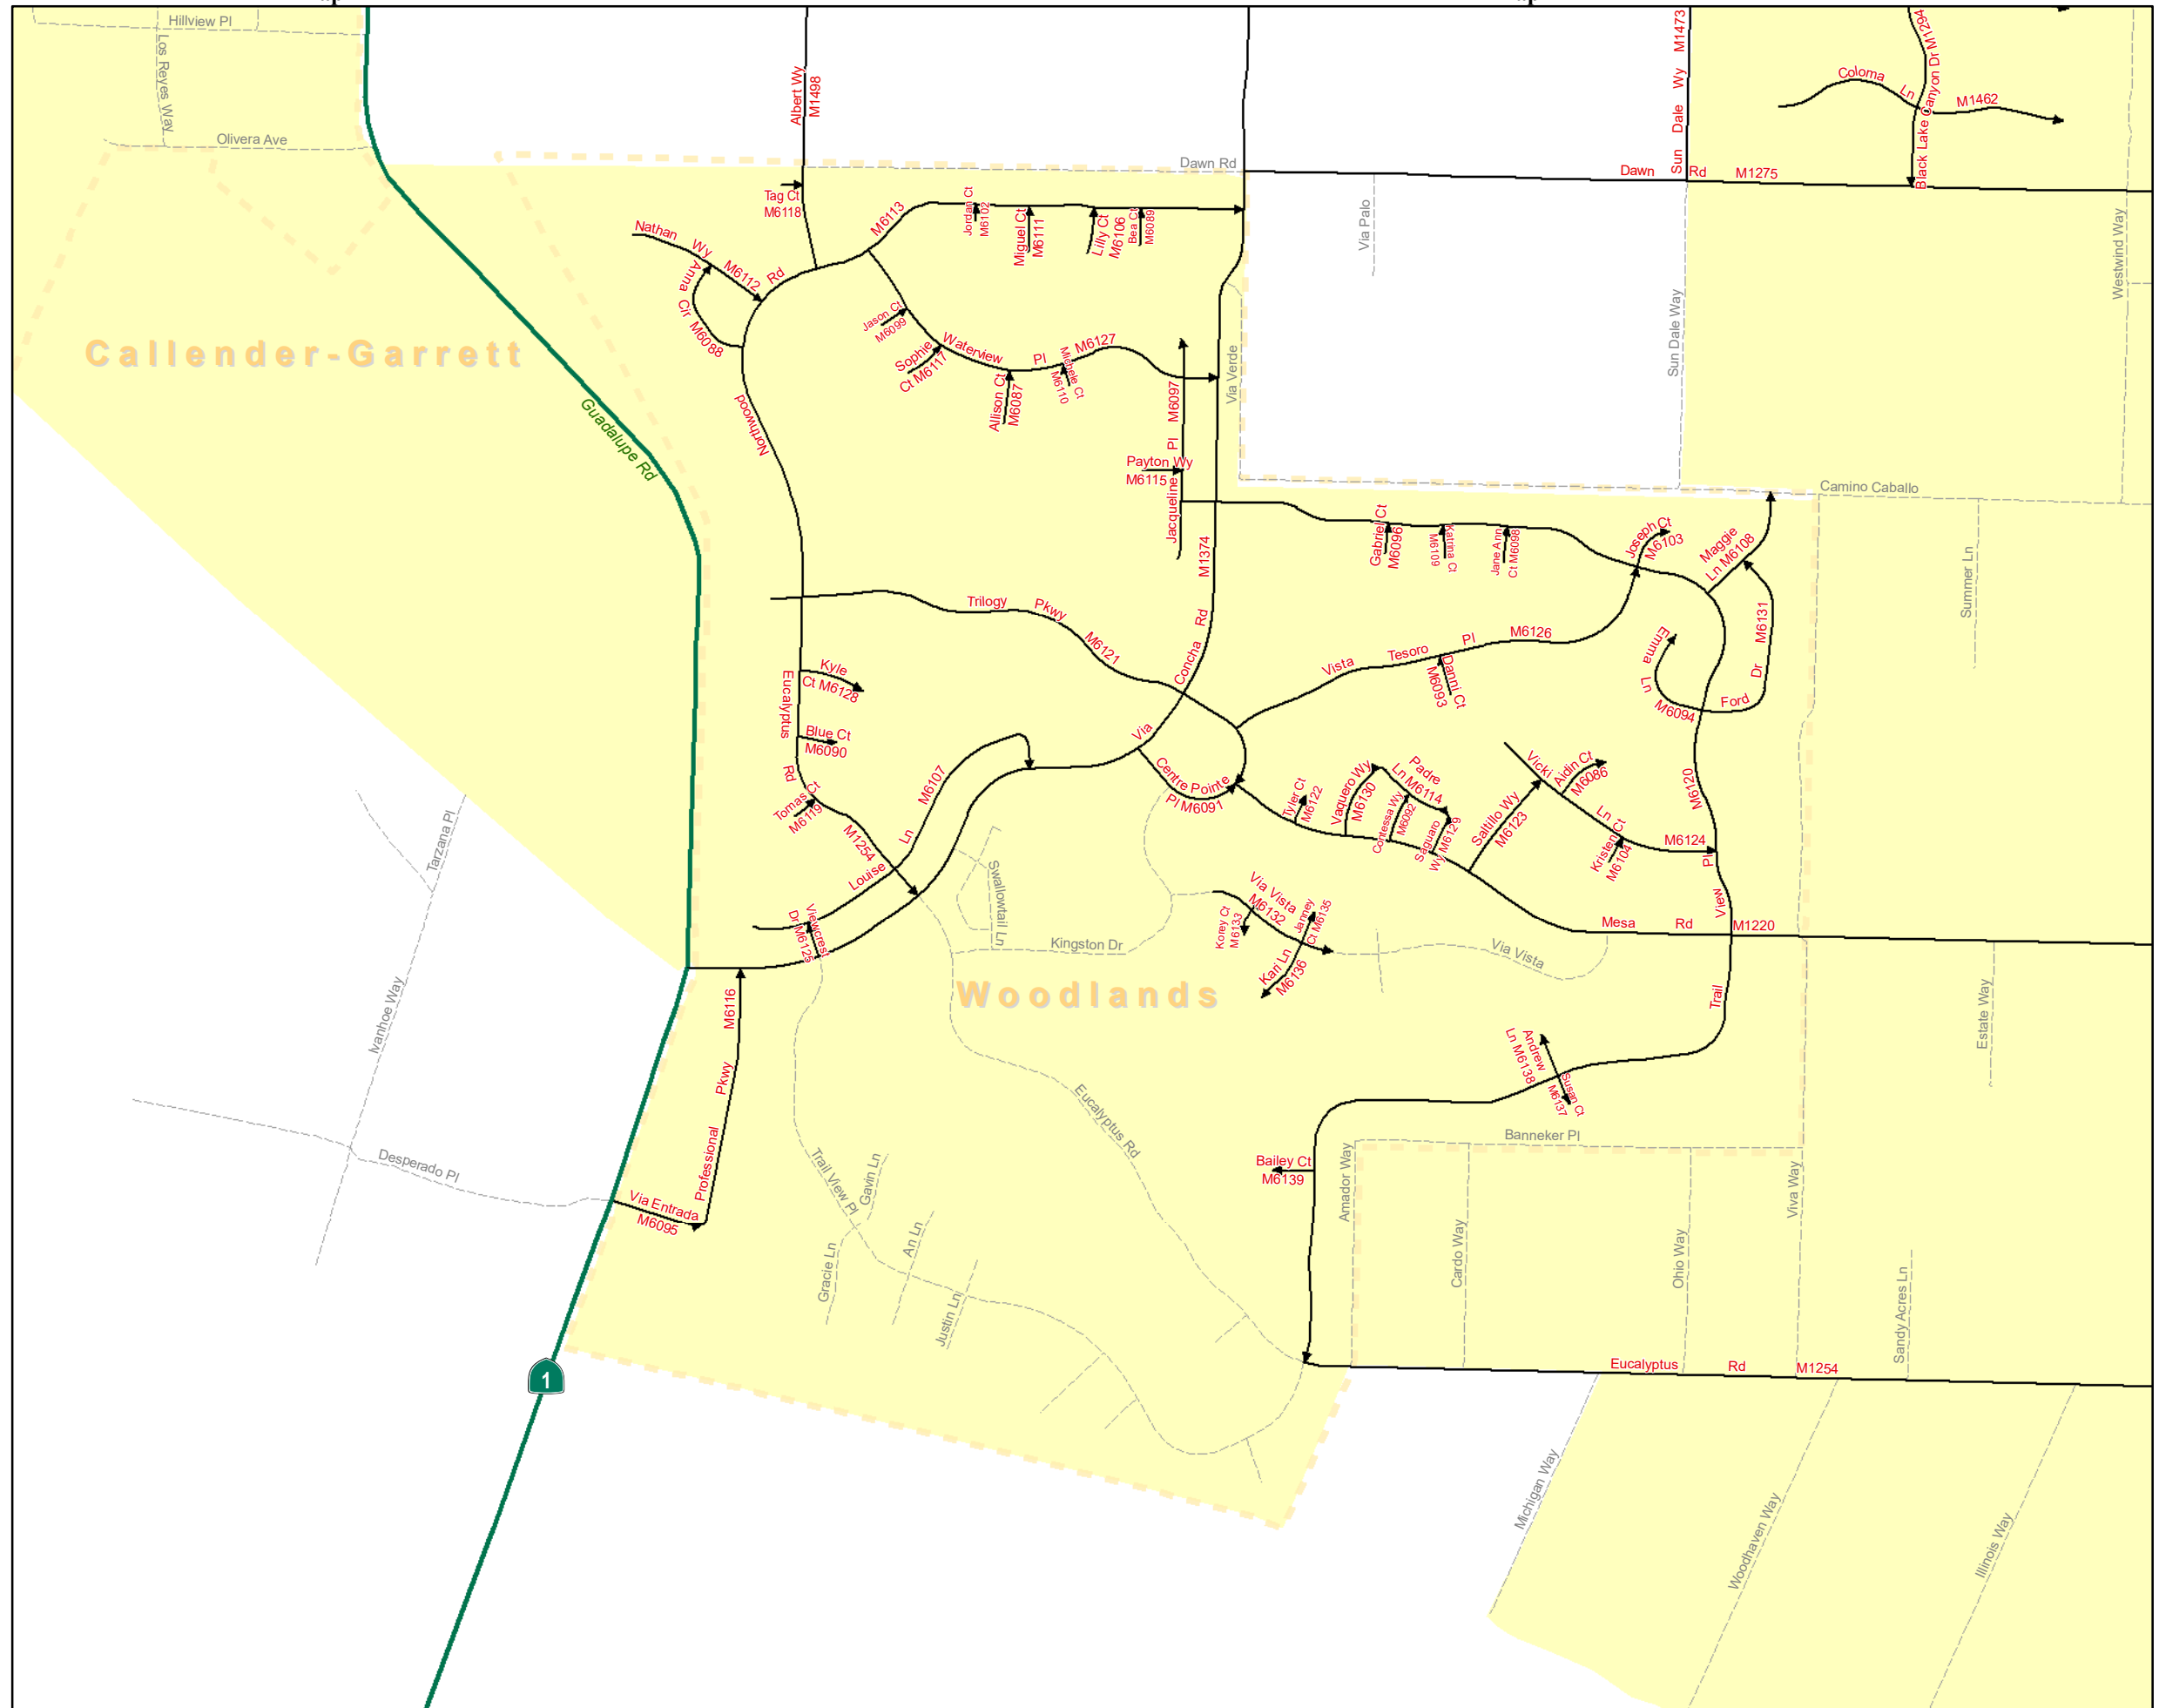

1 inch = 1,000 feet

Date Updated: 2/24/2022

**MAP 70
WOODLANDS**

Map 7L

Map 7M

County Maintained Road System

-  County Maintained Bridges
-  U.S. Highway 101
-  State Highways
-  Railroads
-  County Maintained Gravel Sections
-  County Maintained Roads (Arrow indicates direction of Mile Posts)
-  Other Roads
-  Major Creeks
-  Other Creeks
-  Lakes
-  Urban Reserve Line
-  Village Reserve Line
-  City Limits
-  MS4 Coverage Areas