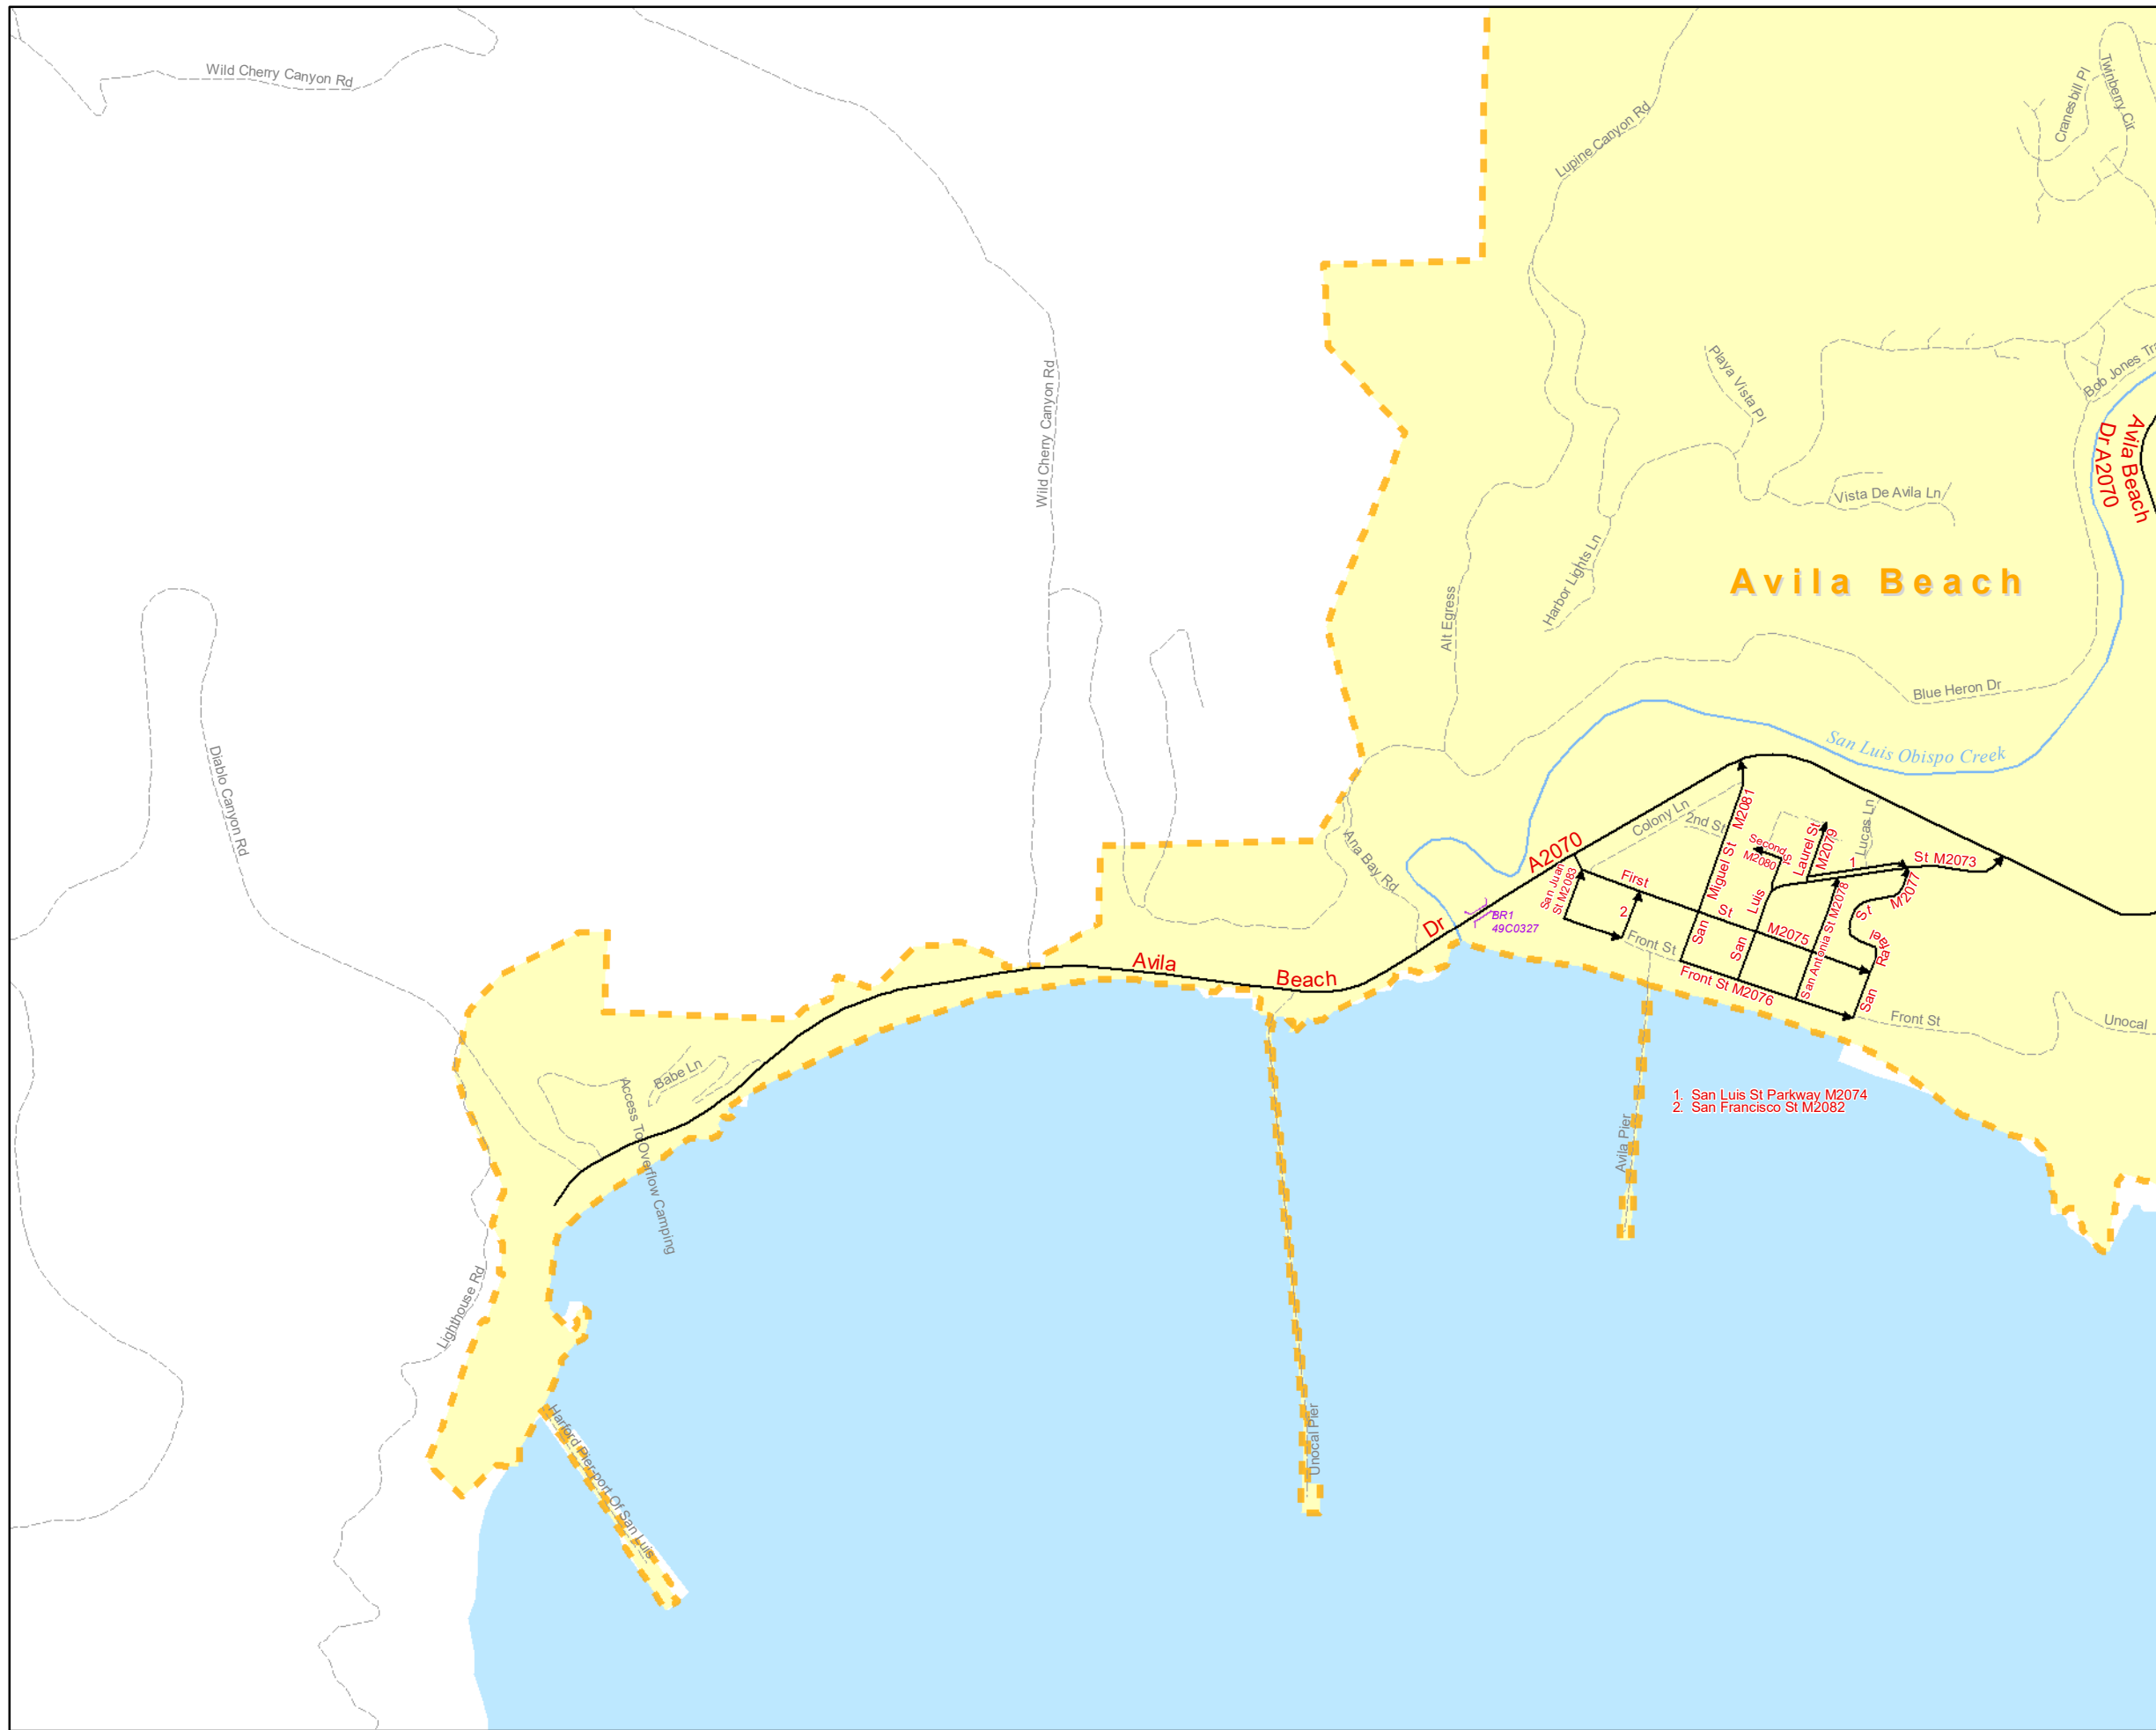

1 inch = 1,000 feet

Date Updated: 8/20/2021

MAP 4T

Map 4X

Map 4Y

County Maintained Road System

- County Maintained Bridges
- U.S. Highway 101
- State Highways
- Railroads
- County Maintained Gravel Sections
- County Maintained Roads (Arrow indicates direction of Mile Posts)
- Other Roads
- Major Creeks
- Other Creeks
- Lakes
- Urban Reserve Line
- Village Reserve Line
- City Limits
- MS4 Coverage Areas