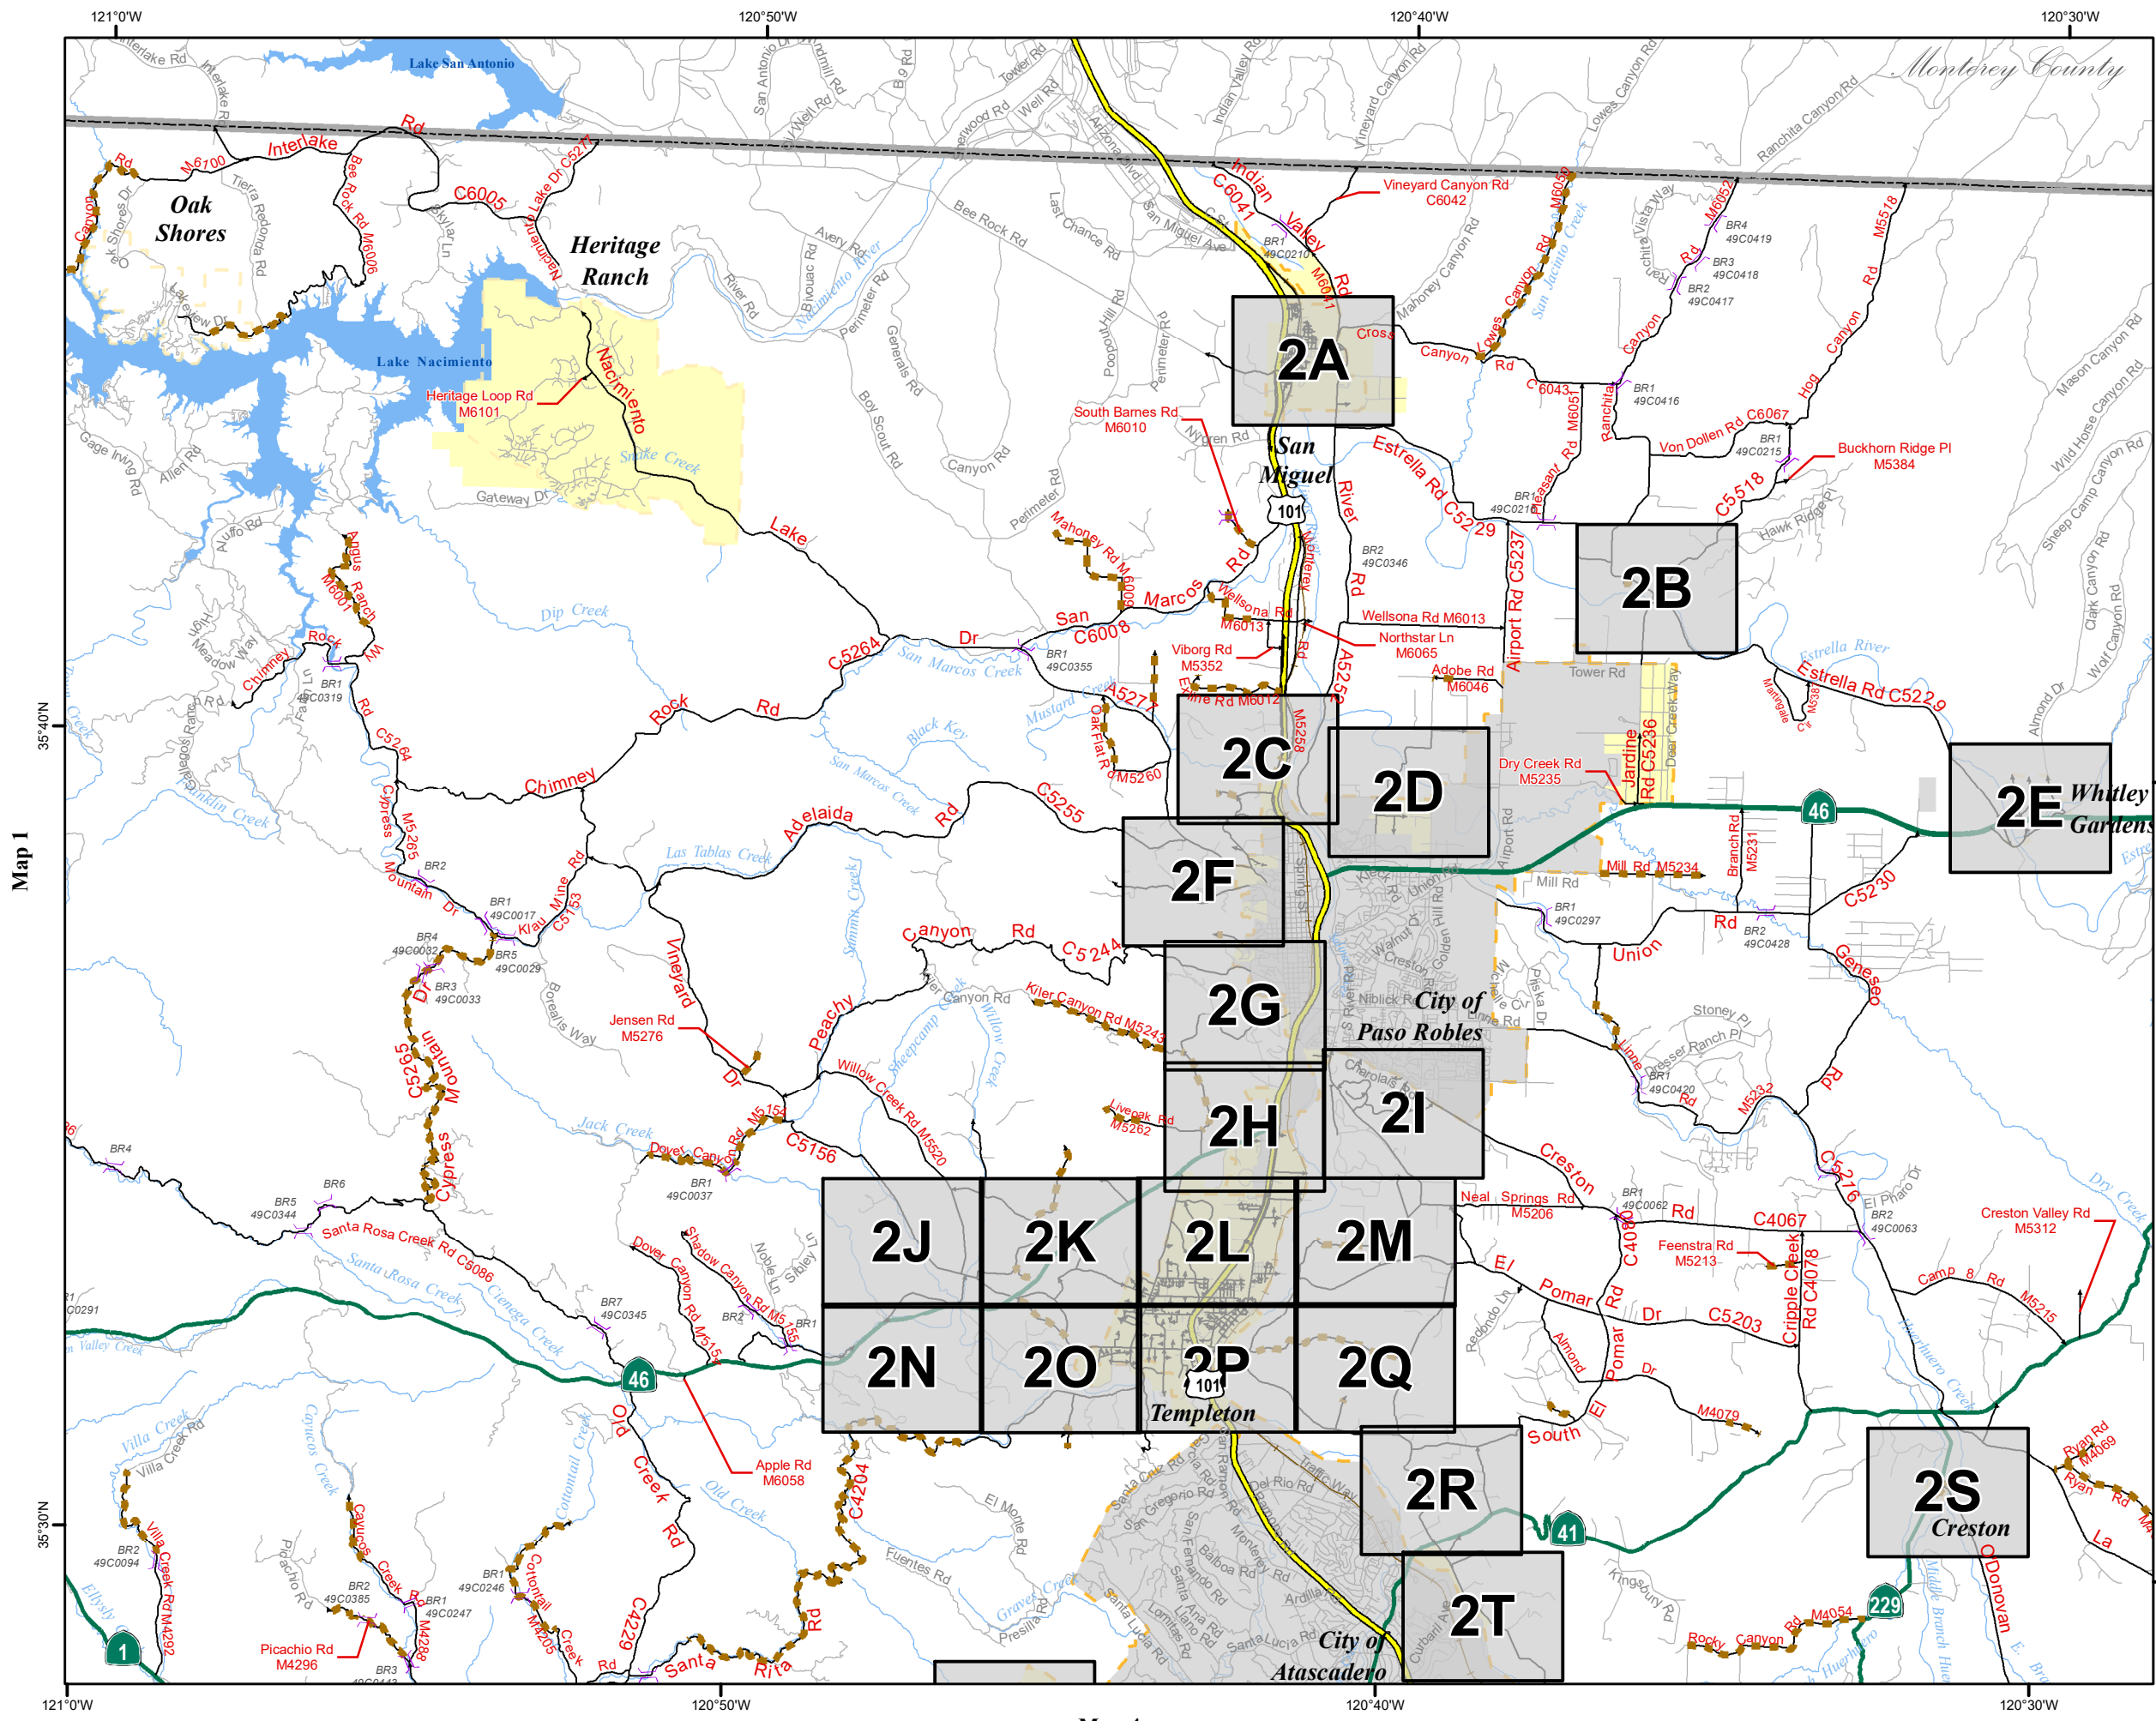

1 inch = 12,500 feet

Date Updated: 8/20/2021

MAP 1

Map 2

County Maintained Road System

- County Maintained Bridges
- County Maintained Gravel Sections
- County Maintained Roads (Arrow indicates direction of Mile Posts)
- Other Roads
- Railroads
- U.S. Highway 101
- State Highways
- Named Streams
- Lakes
- Urban Reserve Line
- Villiage Reserve Line
- City Limits
- MS4 Coverage Areas
- County Boundaries