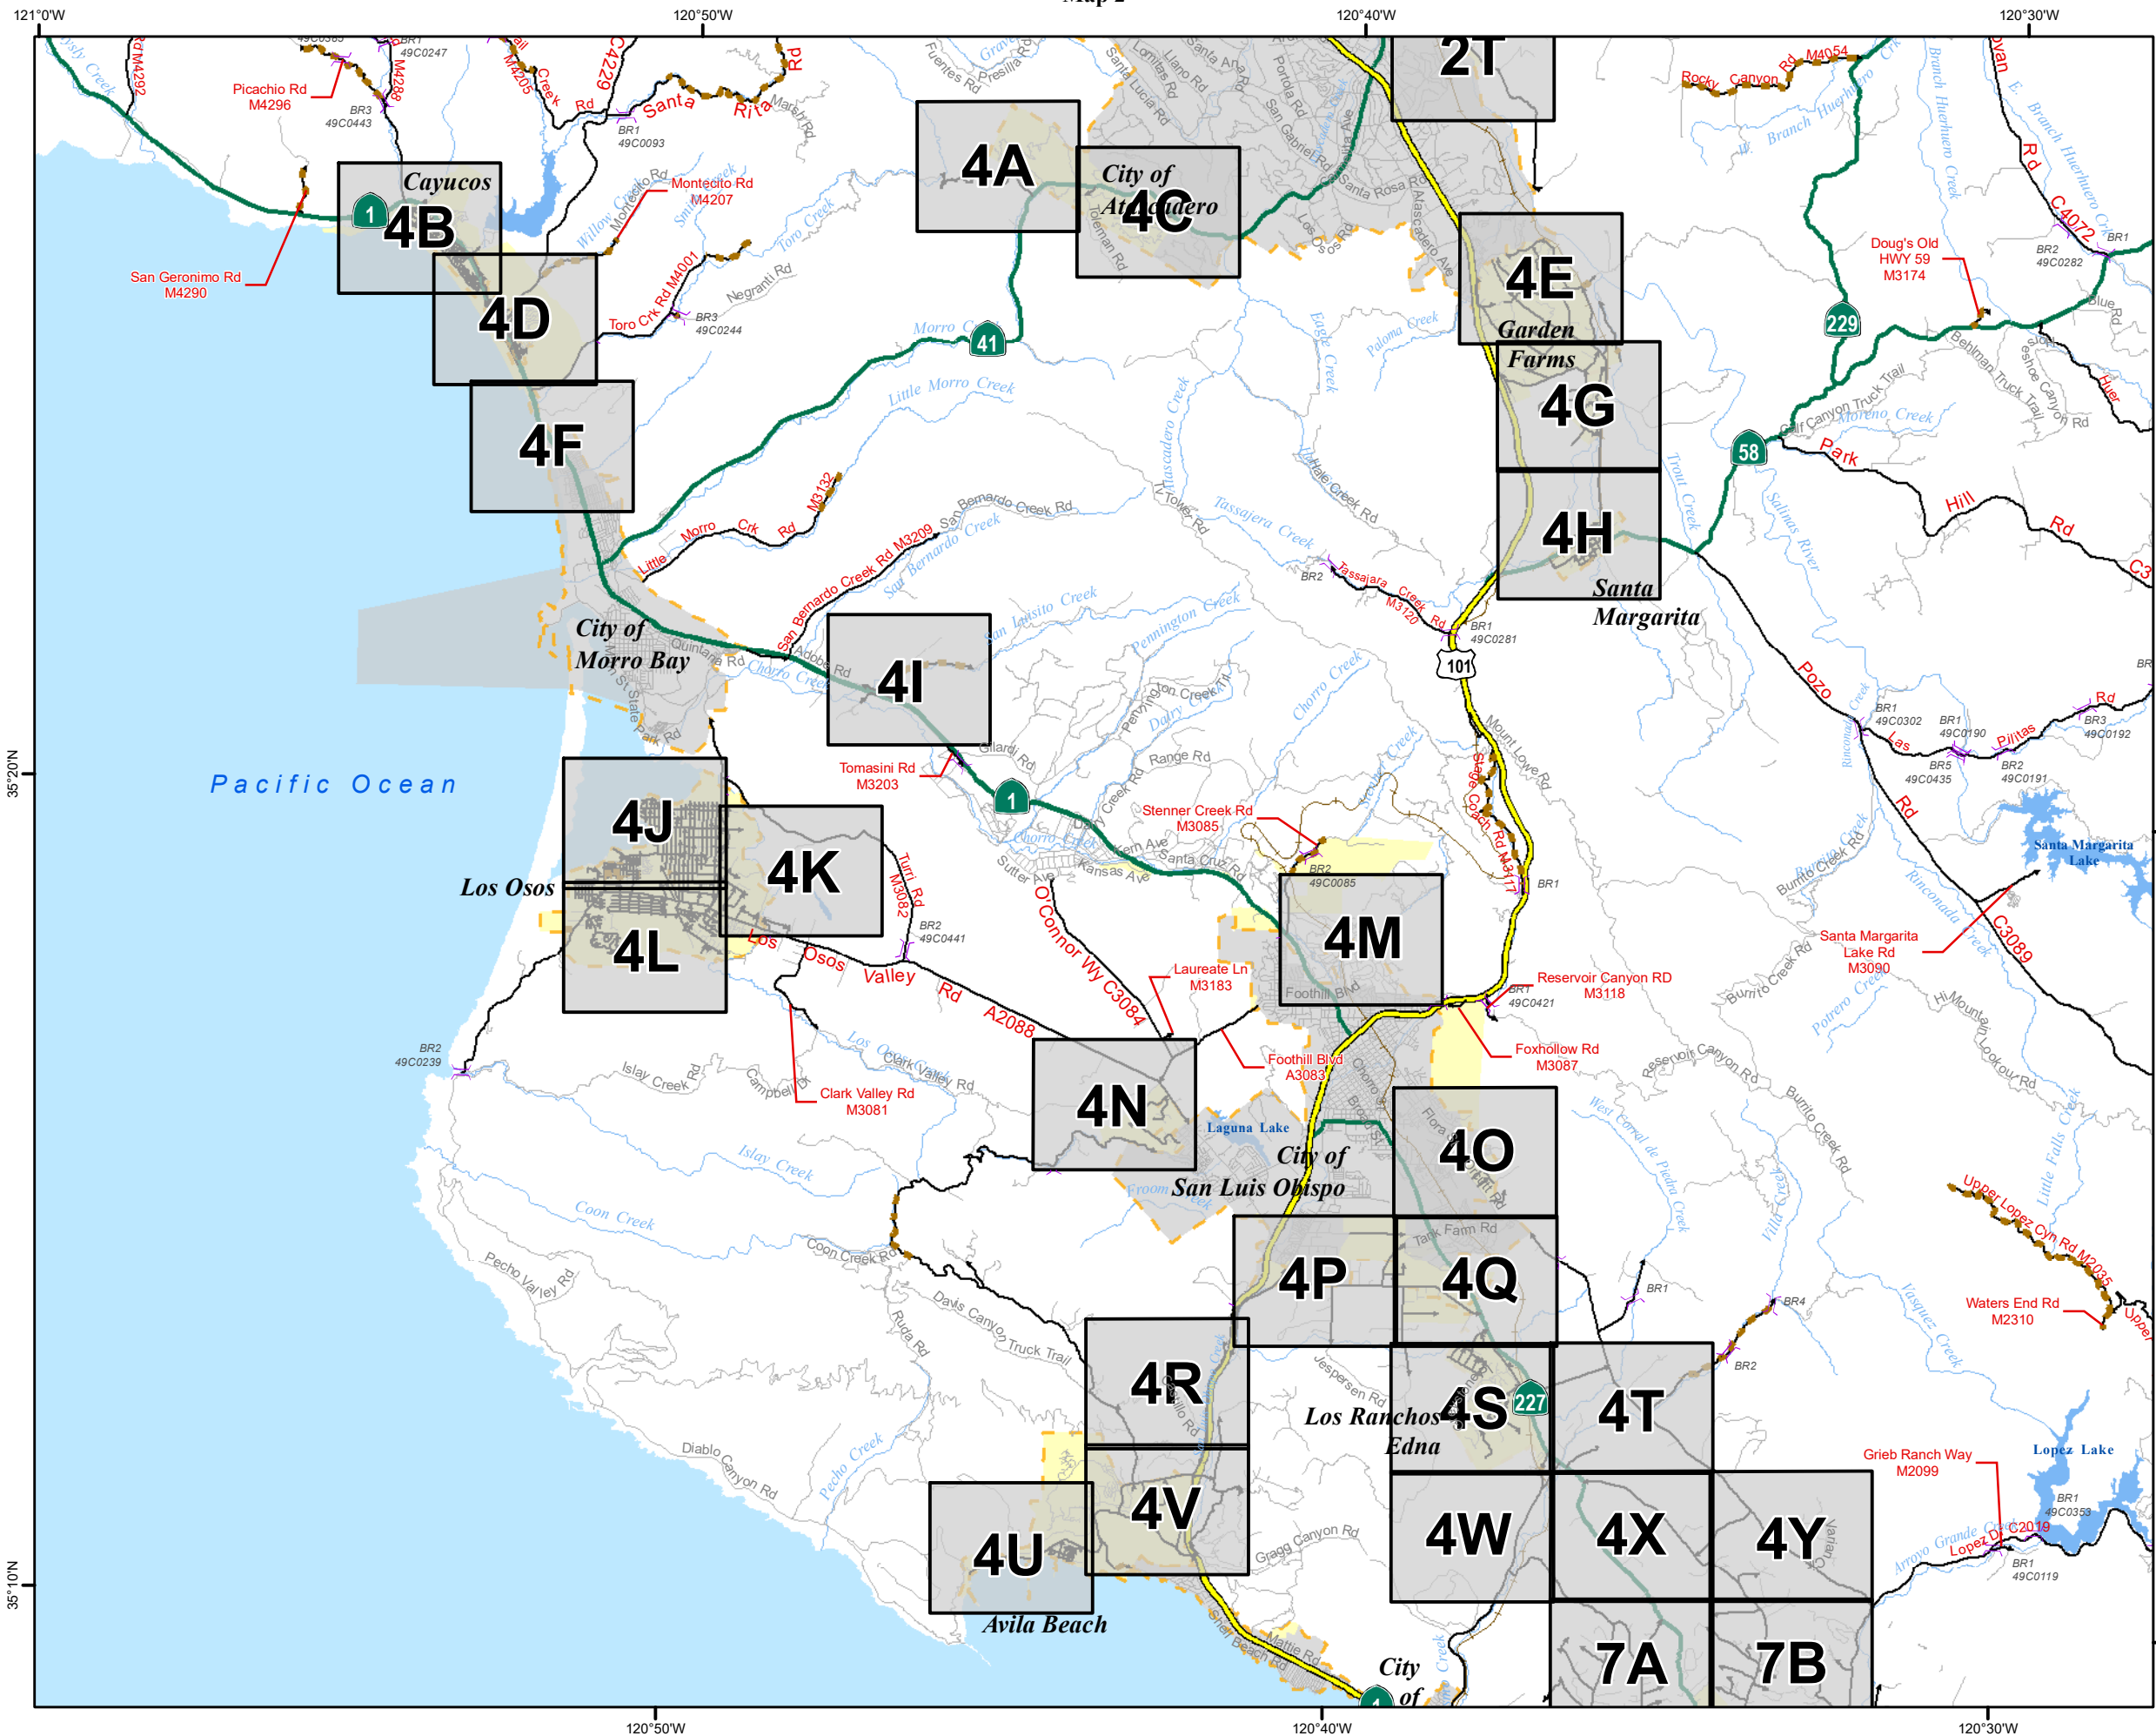

1 inch = 12,500 feet

Date Updated: 8/20/2021

MAP 3

Map 5

County Maintained Road System

- County Maintained Bridges
- County Maintained Gravel Sections
- County Maintained Roads (Arrow indicates direction of Mile Posts)
- Other Roads
- Railroads
- U.S. Highway 101
- State Highways
- Named Streams
- Lakes
- Urban Reserve Line
- Village Reserve Line
- City Limits
- MS4 Coverage Areas