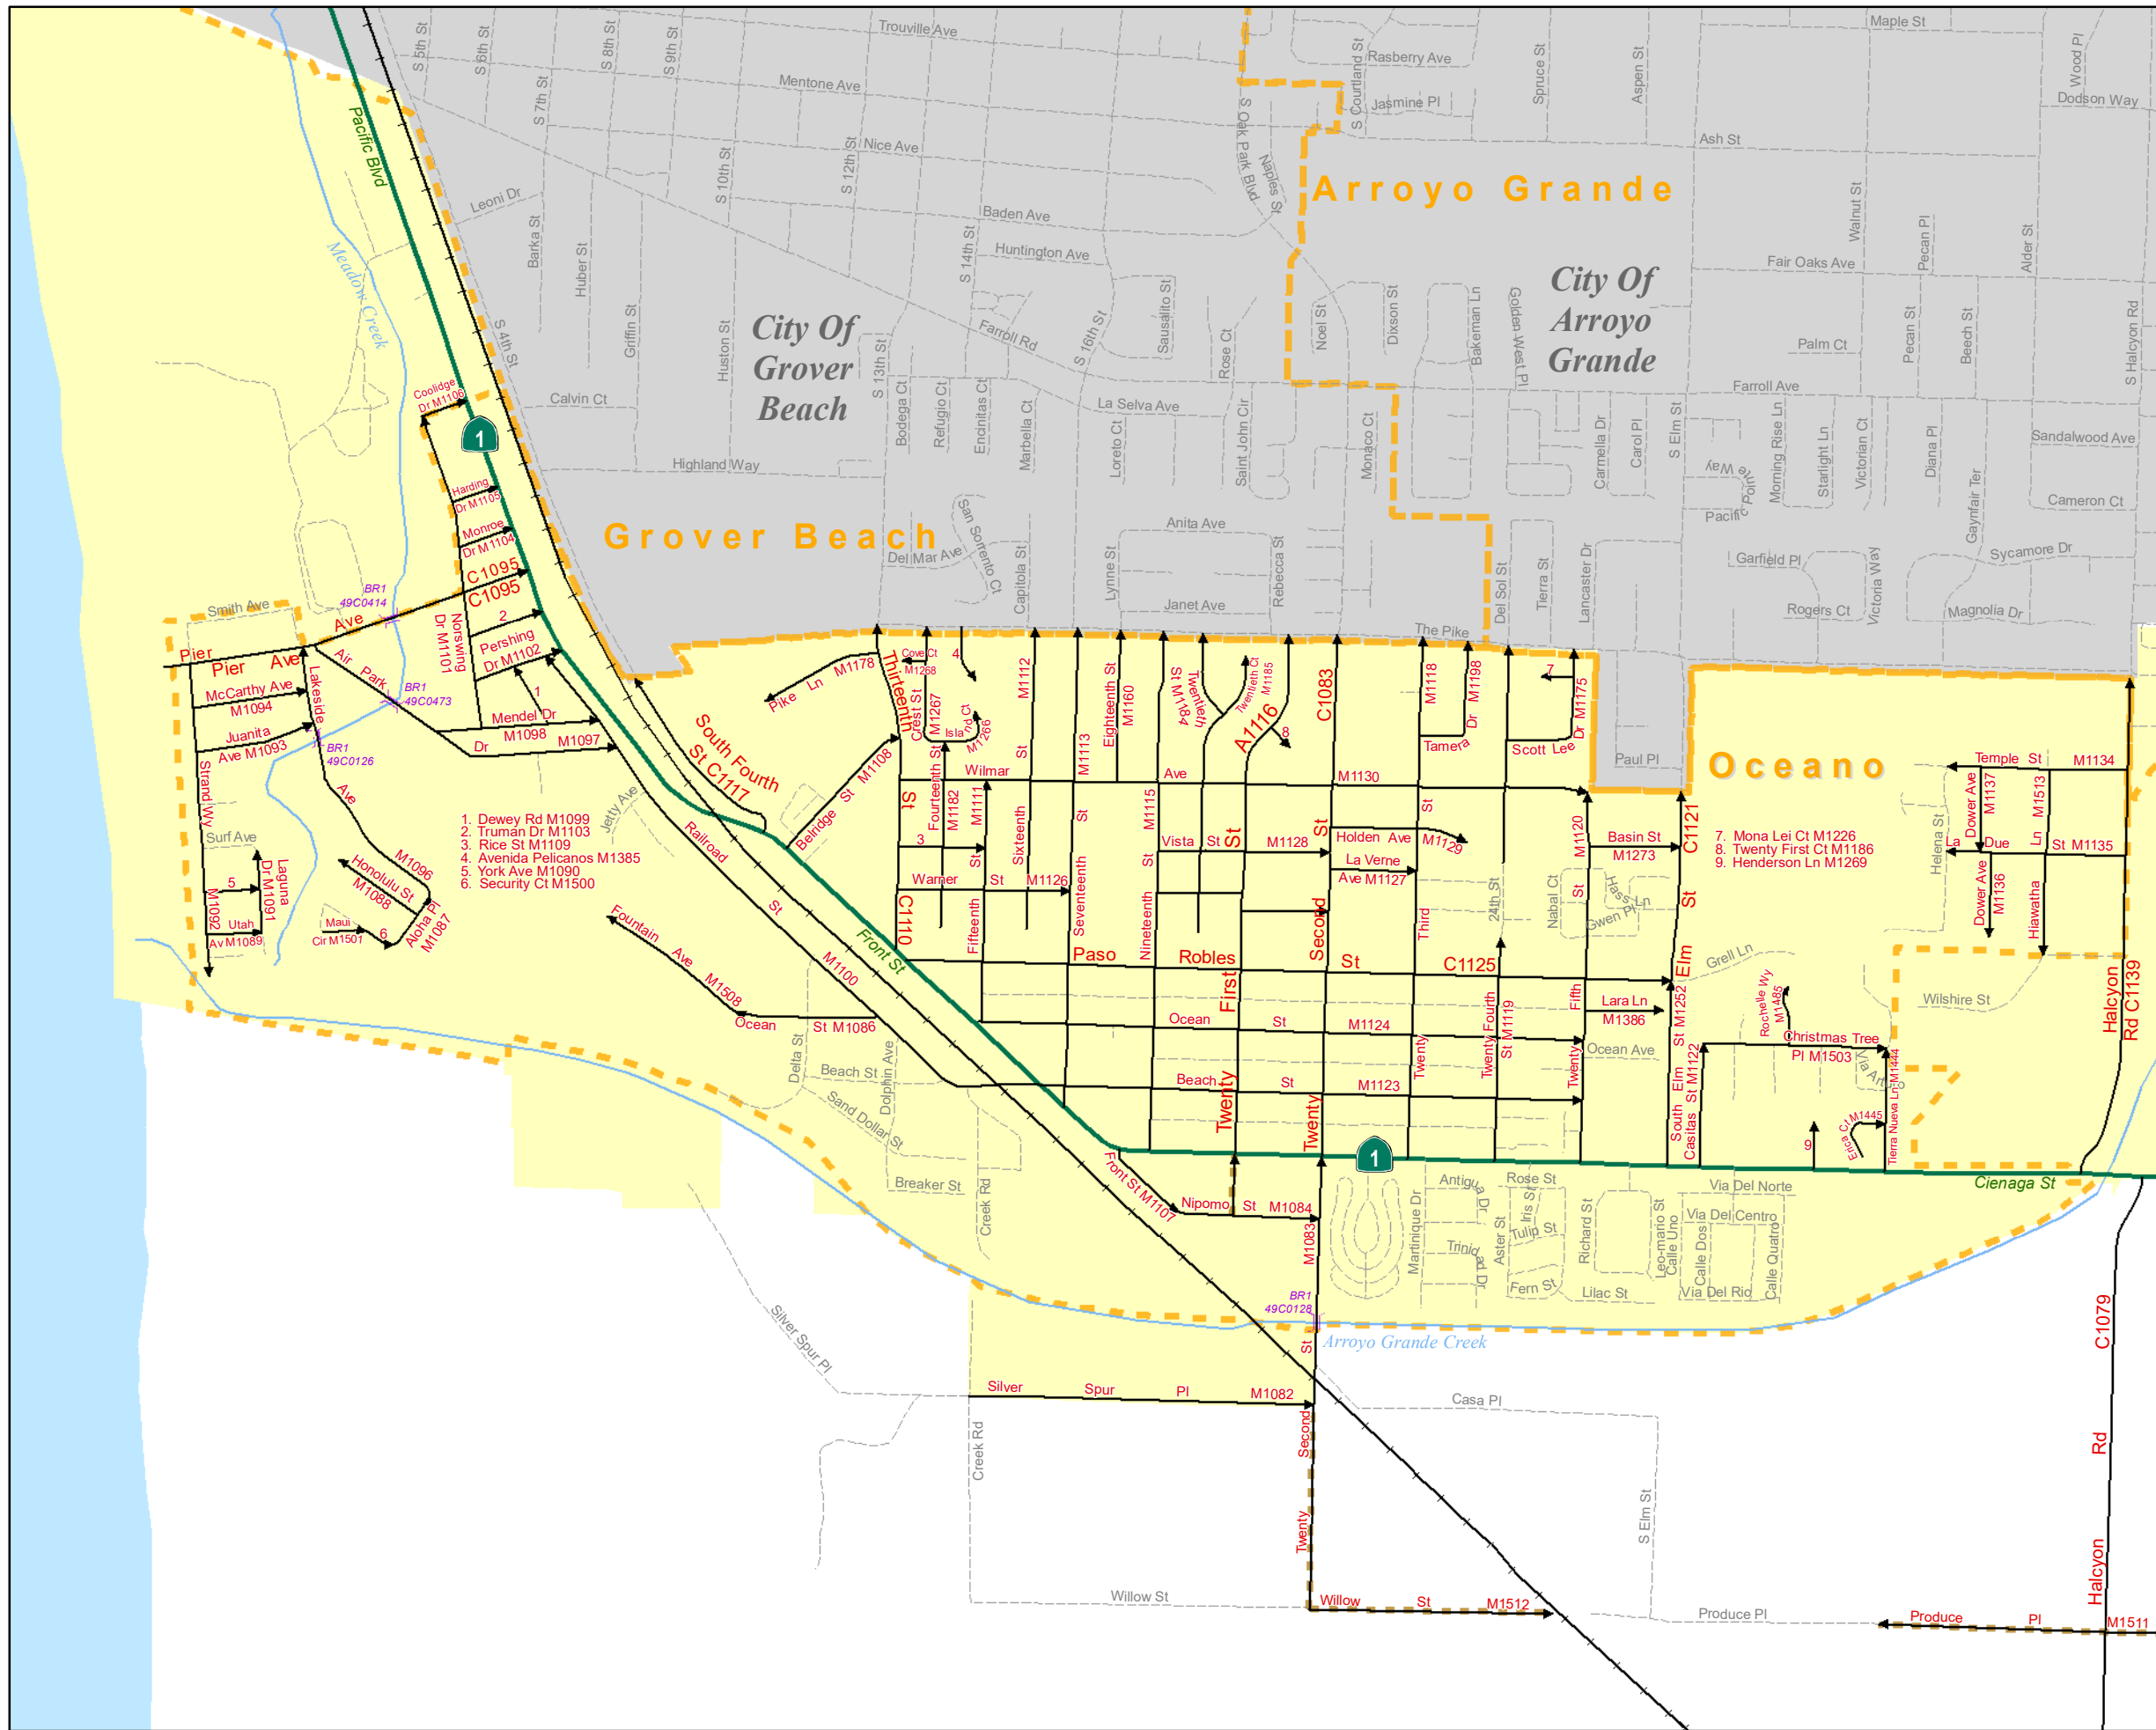

1 inch = 1,000 feet

Date Updated: 8/20/2021

MAP 7E

Map 7B
Map 7D

Map 71

County Maintained Road System

- County Maintained Bridges
- U.S. Highway 101
- State Highways
- Railroads
- County Maintained Gravel Sections
- County Maintained Roads (Arrow indicates direction of Mile Posts)
- Other Roads
- Major Creeks
- Other Creeks
- Lakes
- Urban Reserve Line
- Village Reserve Line
- City Limits
- MS4 Coverage Areas