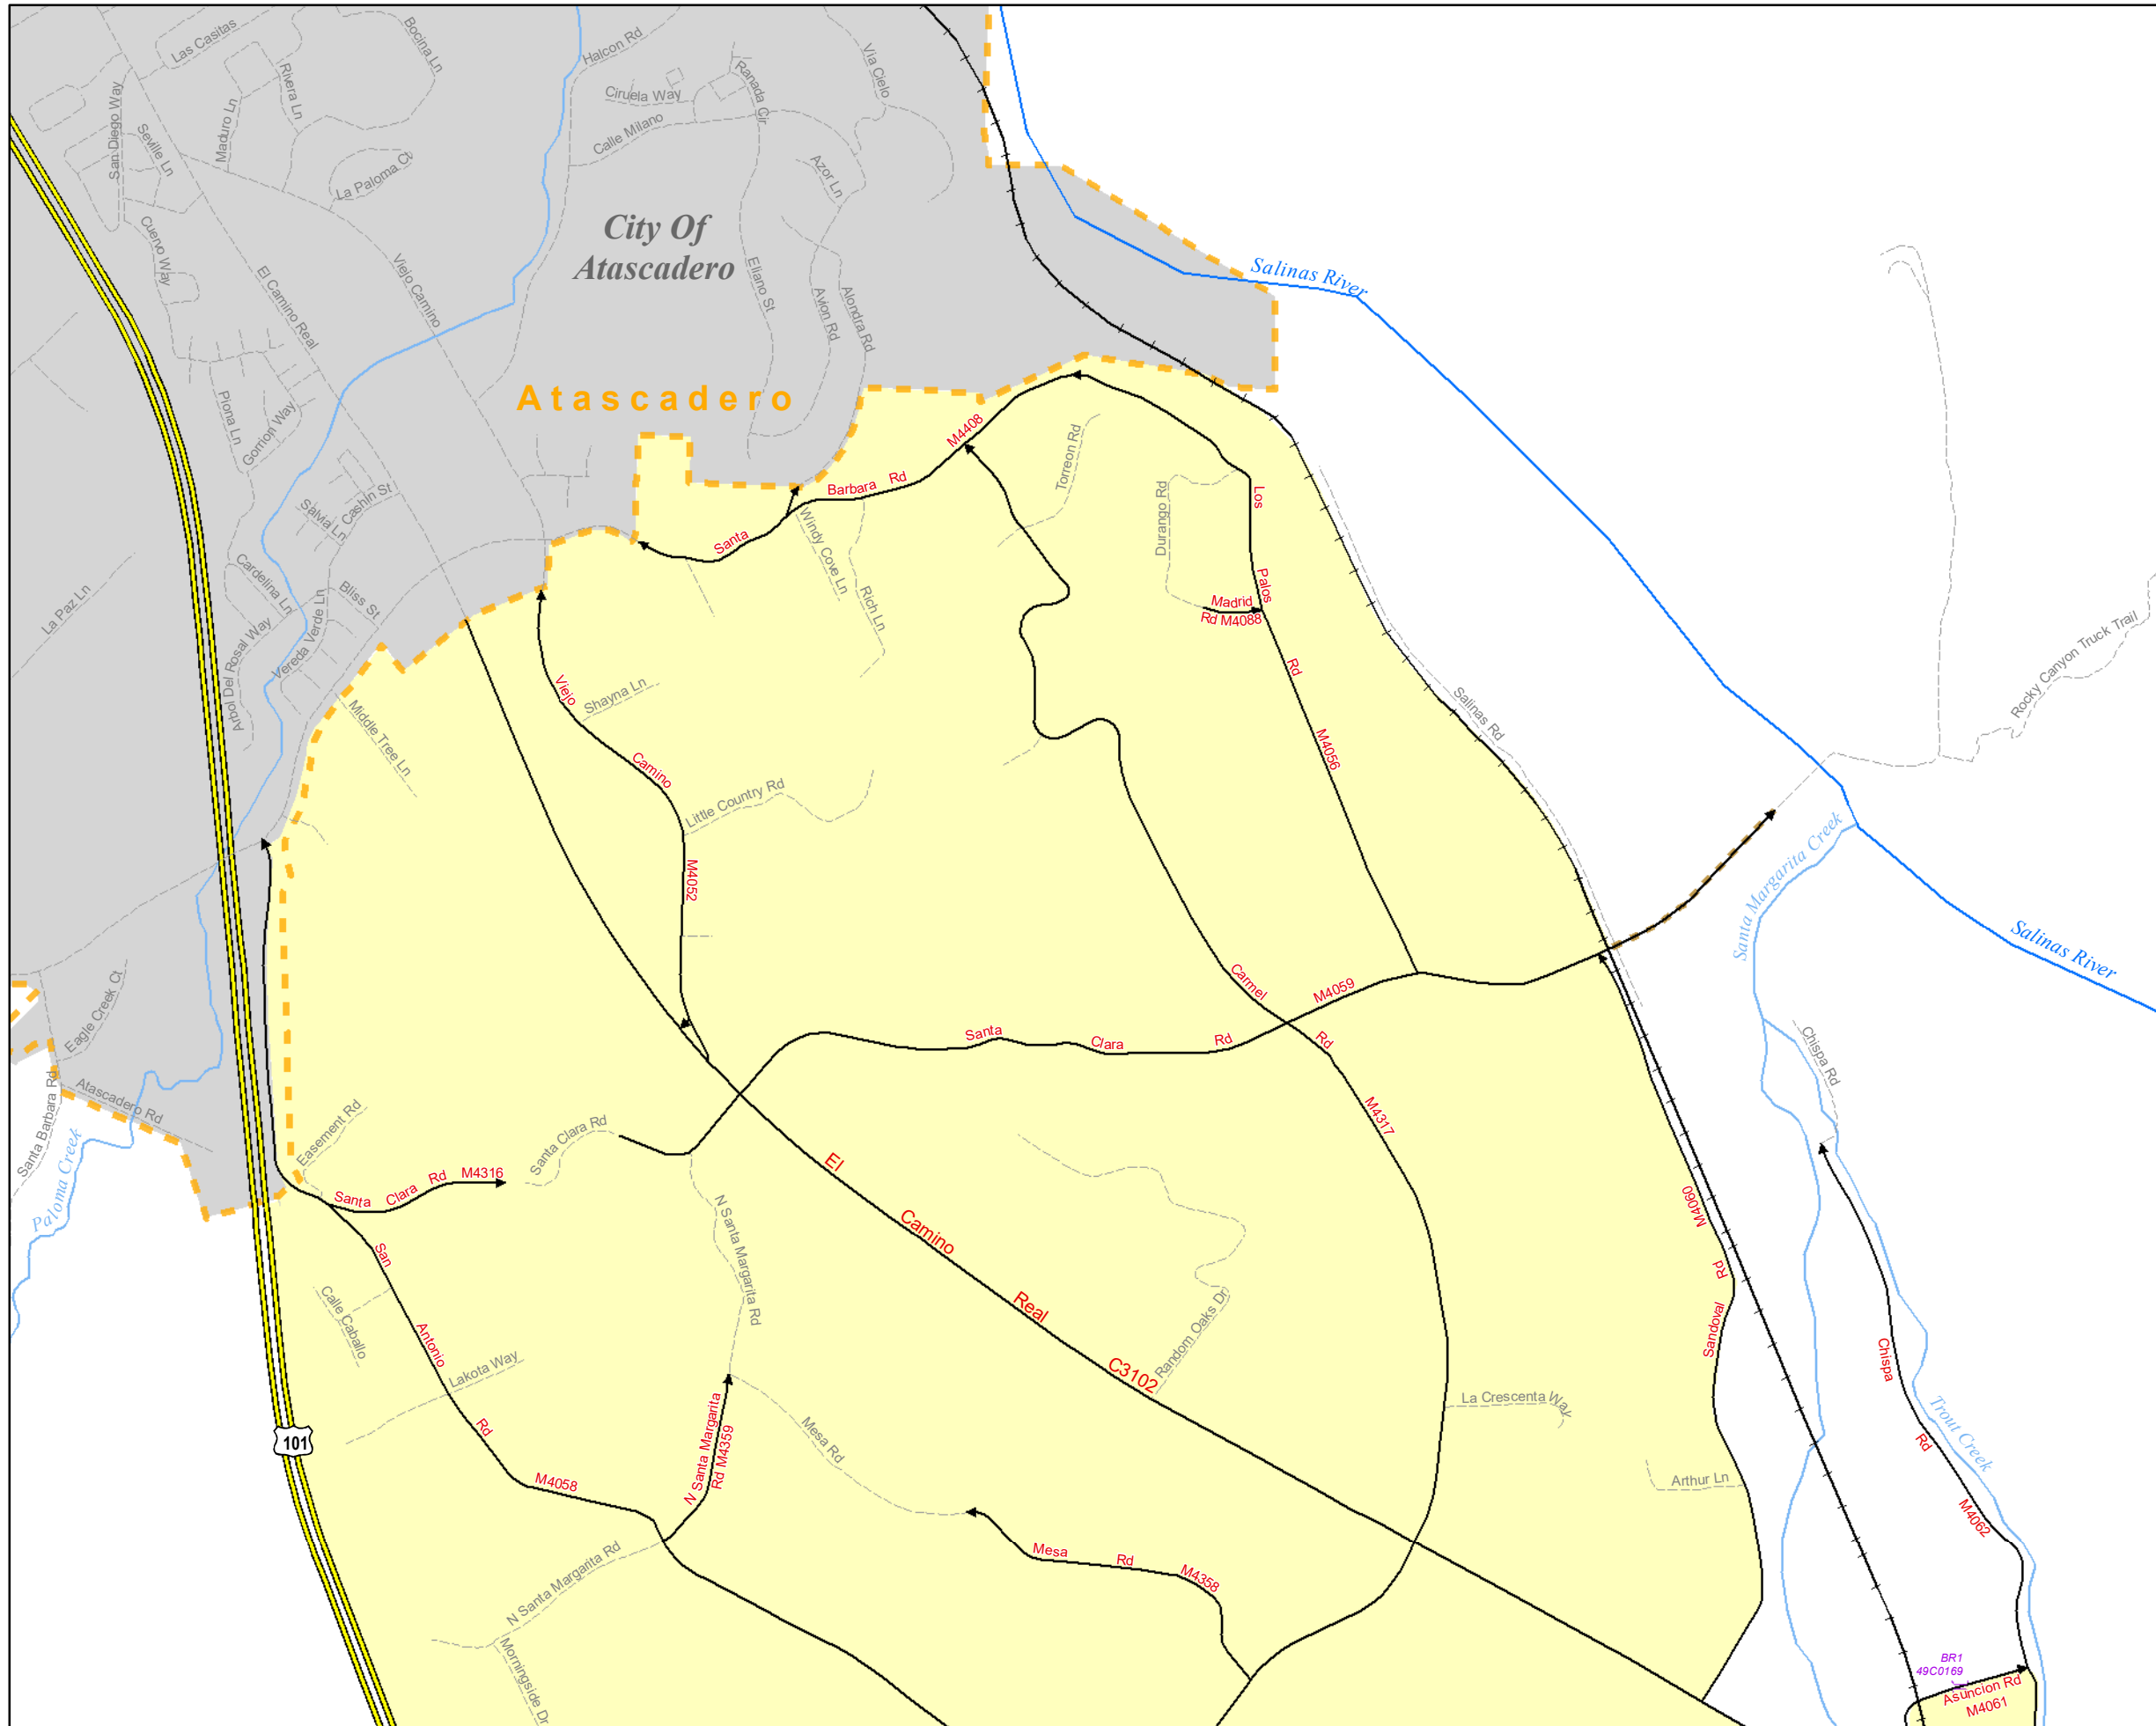

Map 4F

Map 4G

County Maintained Road System

- County Maintained Bridges
- U.S. Highway 101
- State Highways
- Railroads
- County Maintained Gravel Sections
- County Maintained Roads (Arrow indicates direction of Mile Posts)
- Other Roads
- Major Creeks
- Other Creeks
- Lakes
- Urban Reserve Line
- Village Reserve Line
- City Limits
- MS4 Coverage Areas