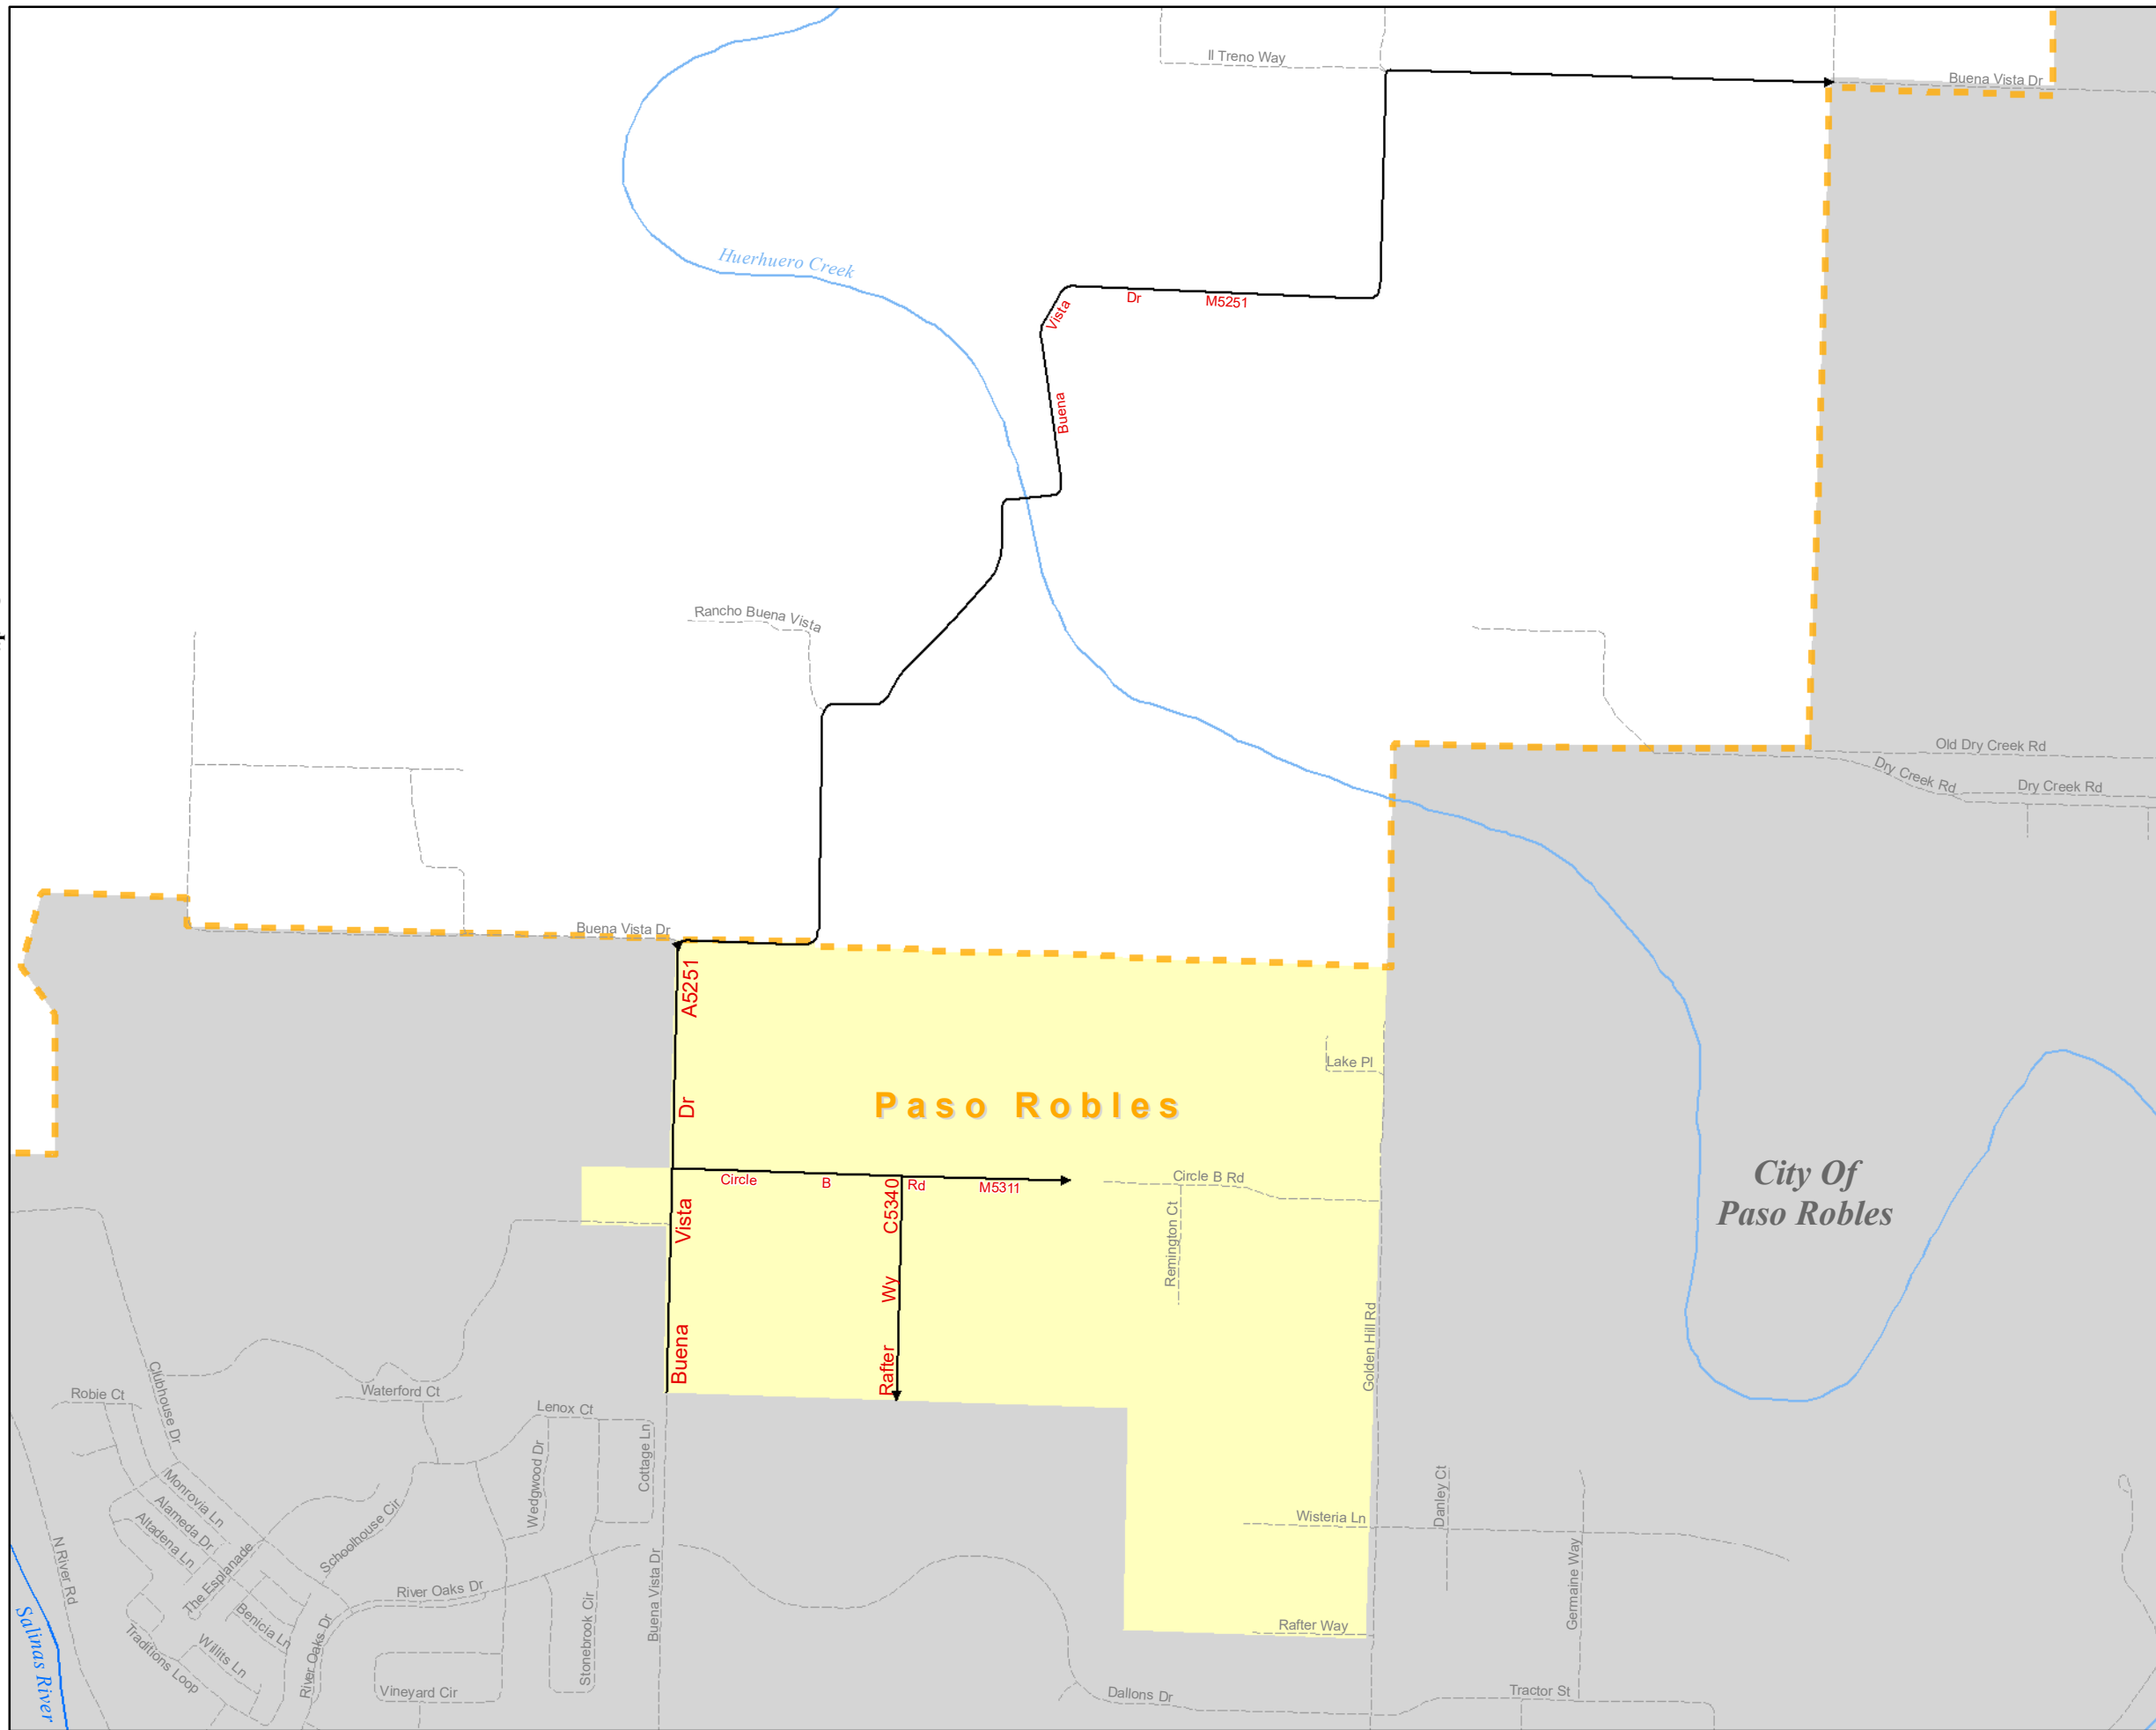

Date Updated: 8/20/2021

MAP 2C
PASO ROBLES

Map 2F

Map 2D

County Maintained Road System

- County Maintained Bridges
- U.S. Highway 101
- State Highways
- Railroads
- County Maintained Gravel Sections
- County Maintained Roads (Arrow indicates direction of Mile Posts)
- Other Roads
- Major Creeks
- Other Creeks
- Lakes
- Urban Reserve Line
- Village Reserve Line
- City Limits
- MS4 Coverage Areas