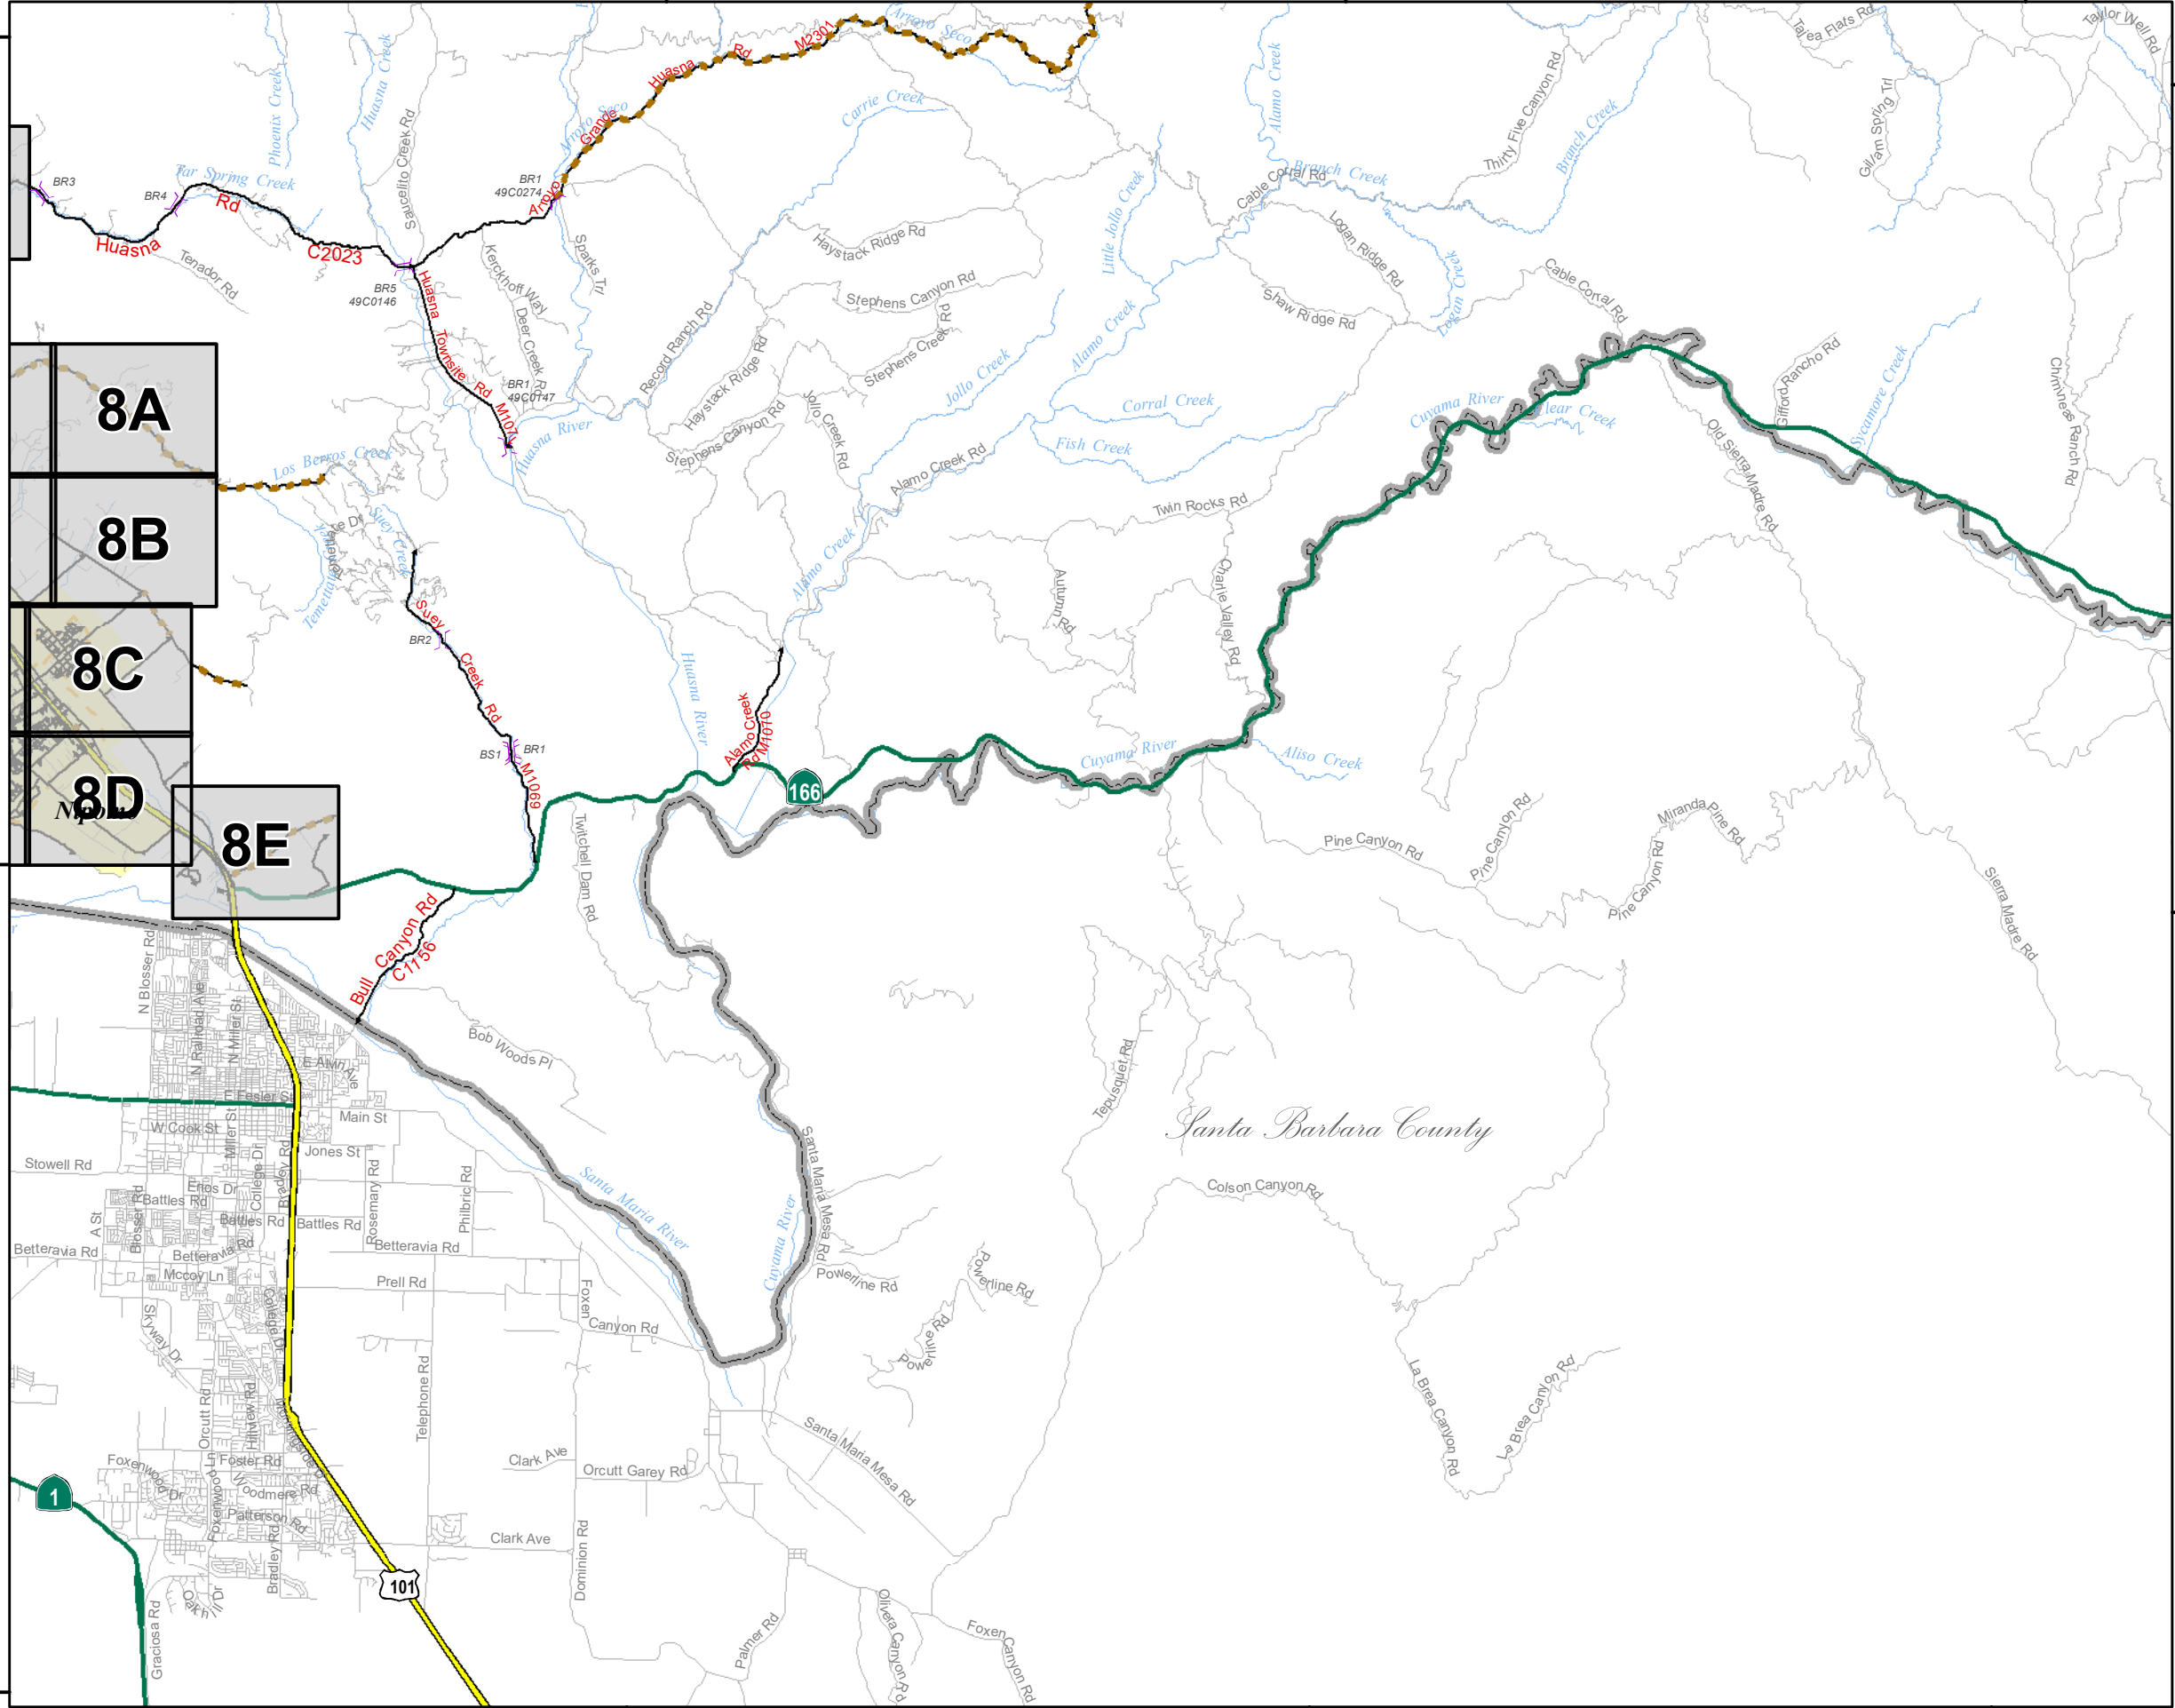

County Maintained Road System

- County Maintained Bridges
- County Maintained Gravel Sections
- County Maintained Roads (Arrow indicates direction of Mile Posts)
- Other Roads
- Railroads
- U.S. Highway 101
- State Highways
- Named Streams
- Lakes
- Urban Reserve Line
- Village Reserve Line
- City Limits
- MS4 Coverage Areas
- County Boundaries

1 inch = 12,500 feet

Date Updated: 8/20/2021

MAP 8