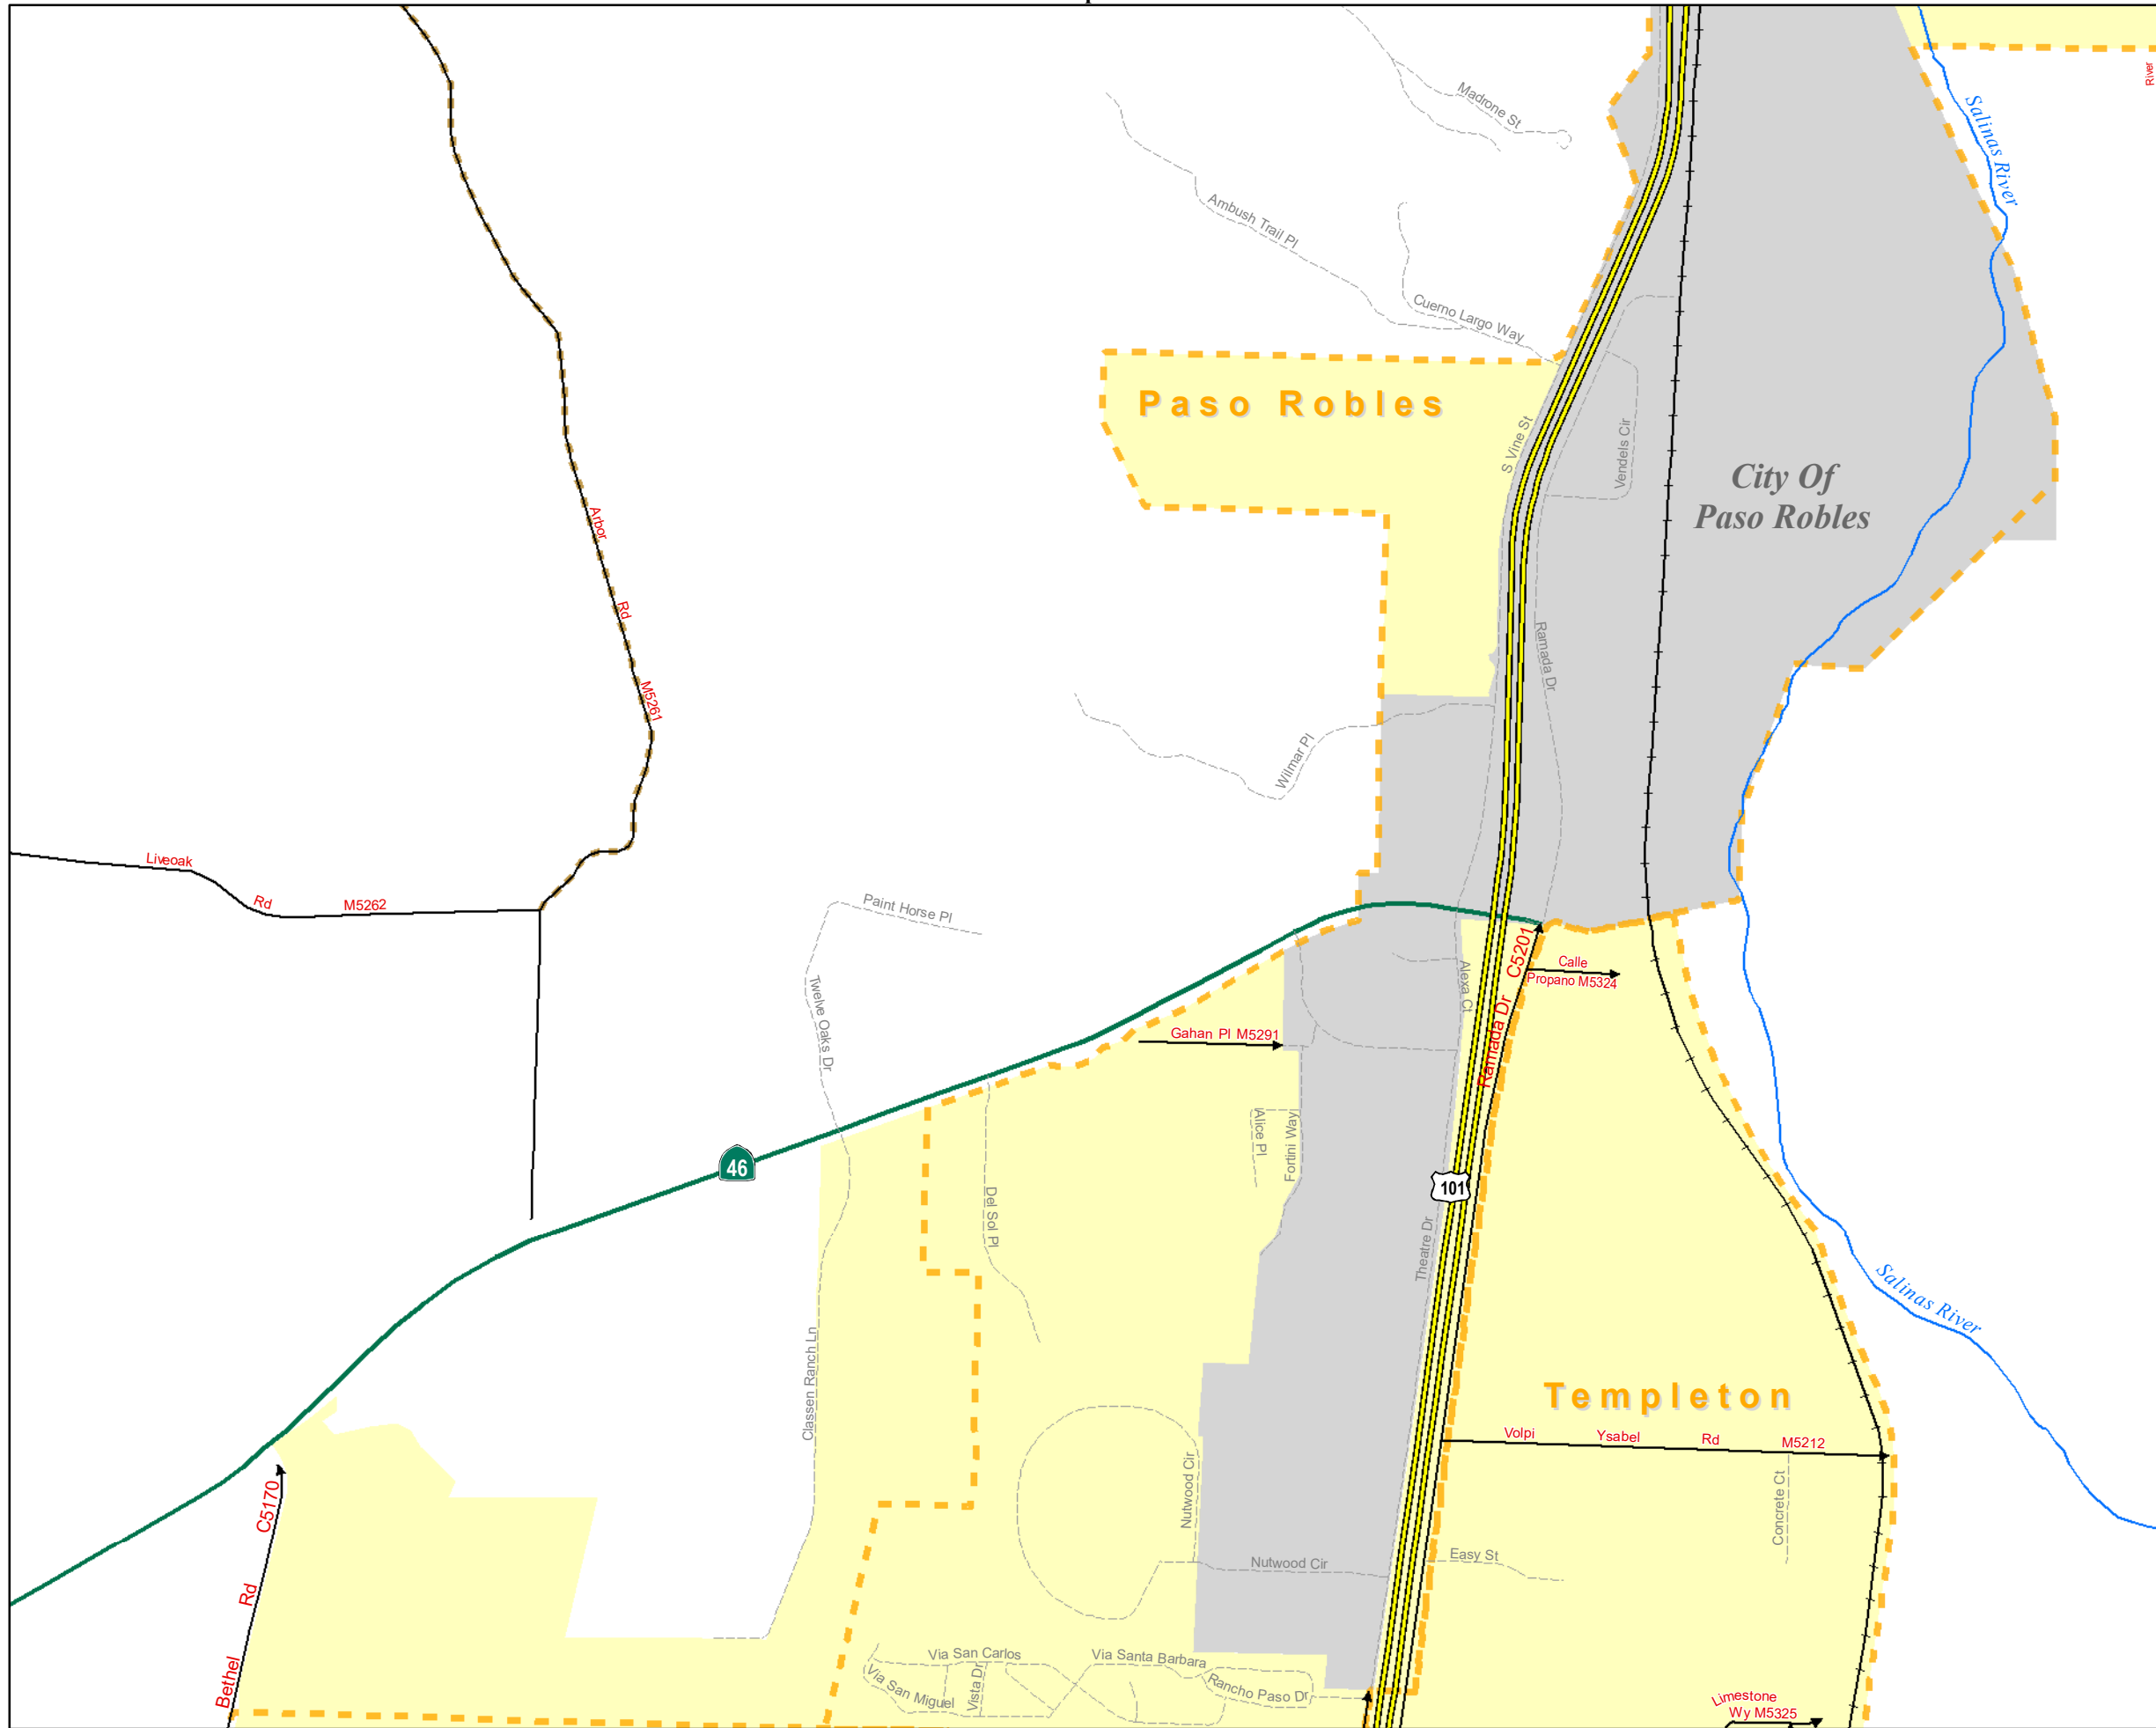

1 inch = 1,000 feet

Date Updated: 8/20/2021

MAP 2G
PASO ROBLES

Map 2L

Map 2M

County Maintained Road System

- County Maintained Bridges
- U.S. Highway 101
- State Highways
- Railroads
- County Maintained Gravel Sections
- County Maintained Roads (Arrow indicates direction of Mile Posts)
- Other Roads
- Major Creeks
- Other Creeks
- Lakes
- Urban Reserve Line
- Village Reserve Line
- City Limits
- MS4 Coverage Areas