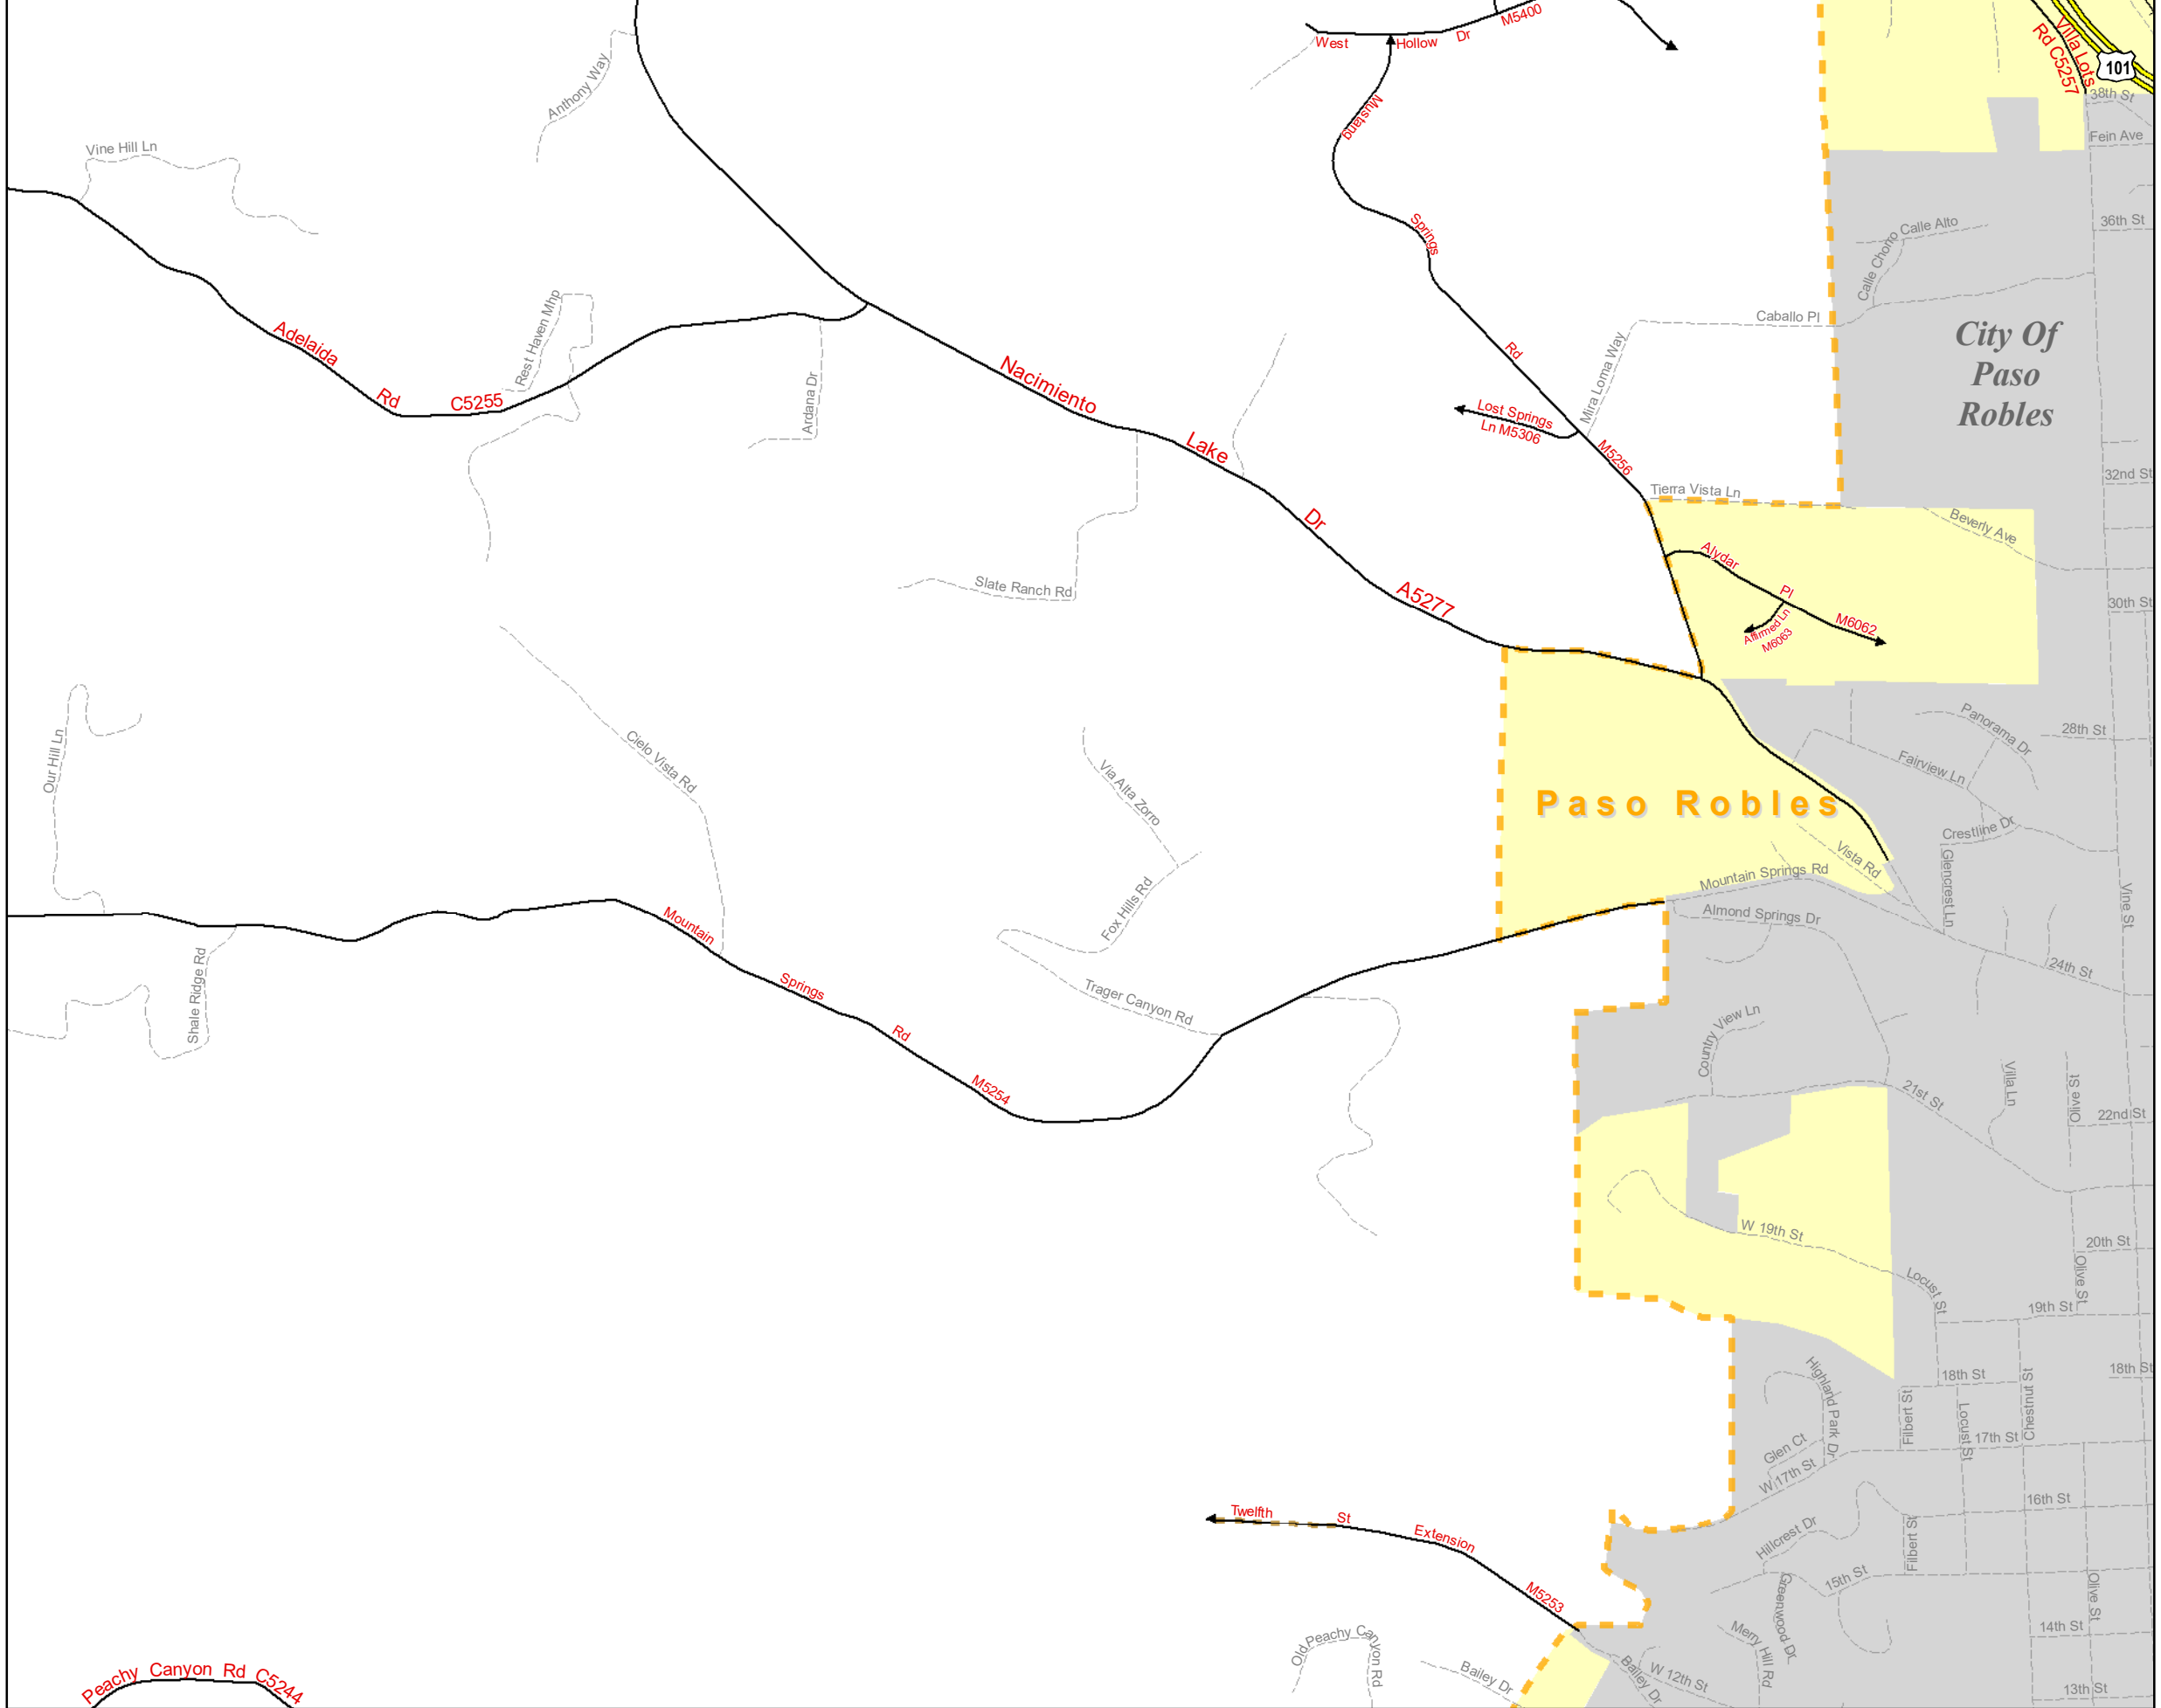

1 inch = 1,000 feet

Date Updated: 8/20/2021

MAP 2E
WHITLEY GARDENS

Map 2C

Map 2G

County Maintained Road System

- County Maintained Bridges
- U.S. Highway 101
- State Highways
- Railroads
- County Maintained Gravel Sections
- County Maintained Roads (Arrow indicates direction of Mile Posts)
- Other Roads
- Major Creeks
- Other Creeks
- Lakes
- Urban Reserve Line
- Village Reserve Line
- City Limits
- MS4 Coverage Areas